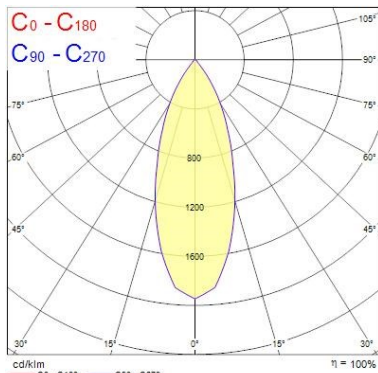

Myriad Deco IP65 White Bezel

MYRIAD DECO IP65 FLOOD 2700K PHDM EM SILVER WBEZ
2059251

Cutout Dimensions (W x L in mm or Diameter in mm)	76
Weight (kg)	1.44
Recessed Depth (mm)	72

Packaging

Single packaging type	Carton
Product EAN number	5025768592517
Packaging single length / height (cm)	17.5
Packaging single width (cm)	15.0
Packaging single depth (cm)	17.5
DUN14 (outer)	05025768592517
Units per outer package	1
Packaging outer length / height (cm)	17.5
Packaging outer width (cm)	15.0
Packaging outer depth (cm)	17.5

PHOTOMETRY

TECHNICAL DRAWINGS