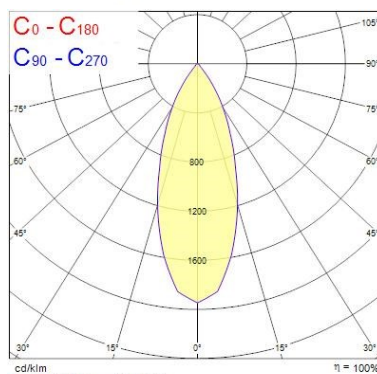

Myriad Deco IP65 White Bezel

MYRIAD DECO IP65 FLOOD 2700K PHDM EM SILVER WBEZ
2059251

Cutout Dimensions (W x L in mm or Diameter in mm)	76
Weight (kg)	1.44
Recessed Depth (mm)	72

Packaging

Single packaging type	Carton
Product EAN number	5025768592517
Packaging single length / height (cm)	17.5
Packaging single width (cm)	15.0
Packaging single depth (cm)	17.5
DUN14 (outer)	05025768592517
Units per outer package	1
Packaging outer length / height (cm)	17.5
Packaging outer width (cm)	15.0
Packaging outer depth (cm)	17.5

PHOTOMETRY

TECHNICAL DRAWINGS