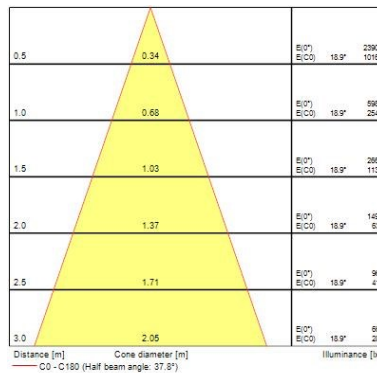

Myriad Deco IP65 White Bezel

MYRIAD DECO IP65 FLOOD 2700K PHDM EM SILVER WBEZ
2059251

Cutout Dimensions (W x L in mm or Diameter in mm)	76
Weight (kg)	1.44
Recessed Depth (mm)	72

Packaging

Single packaging type	Carton
Product EAN number	5025768592517
Packaging single length / height (cm)	17.5
Packaging single width (cm)	15.0
Packaging single depth (cm)	17.5
DUN14 (outer)	05025768592517
Units per outer package	1
Packaging outer length / height (cm)	17.5
Packaging outer width (cm)	15.0
Packaging outer depth (cm)	17.5

PHOTOMETRY

TECHNICAL DRAWINGS