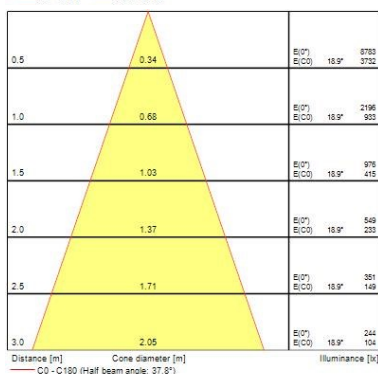

Myriad Deco IP65 White Bezel

MYRIAD DECO IP65 FLOOD 2700K PHDM EM SILVER WBEZ
2059251

Cutout Dimensions (W x L in mm or Diameter in mm)	76
Weight (kg)	1.44
Recessed Depth (mm)	72

Packaging

Single packaging type	Carton
Product EAN number	5025768592517
Packaging single length / height (cm)	17.5
Packaging single width (cm)	15.0
Packaging single depth (cm)	17.5
DUN14 (outer)	05025768592517
Units per outer package	1
Packaging outer length / height (cm)	17.5
Packaging outer width (cm)	15.0
Packaging outer depth (cm)	17.5

PHOTOMETRY

TECHNICAL DRAWINGS