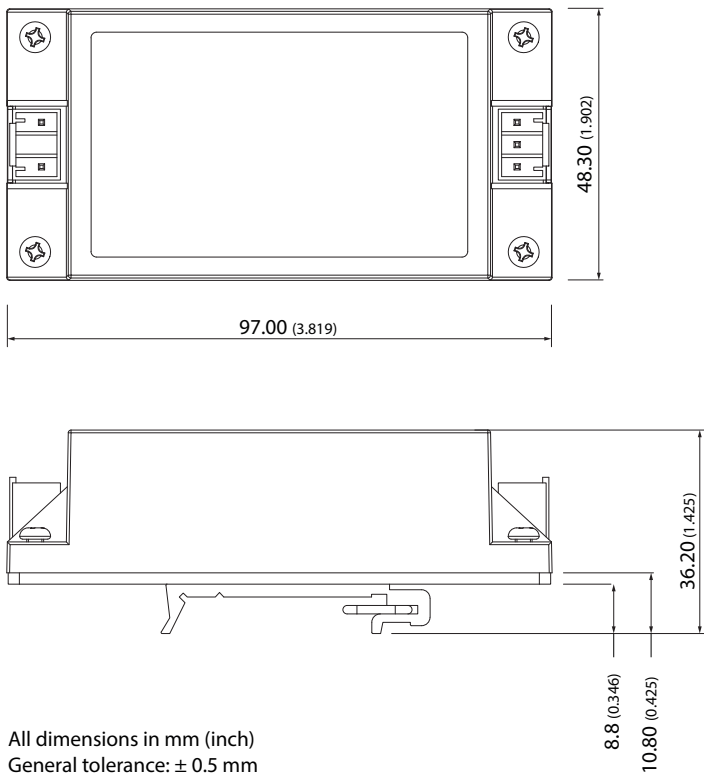

Outline Dimensions

Mechanical Drawing