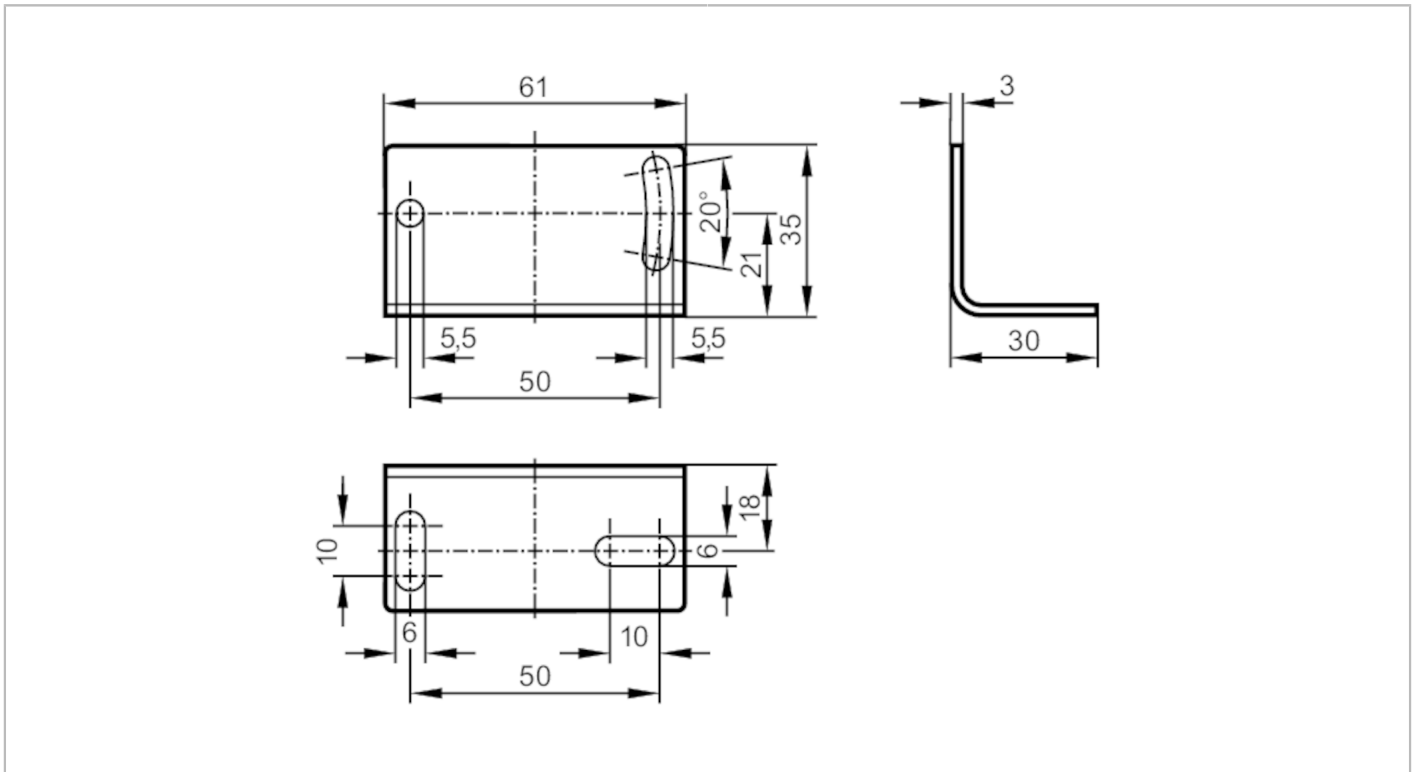

E20788

Angle bracket

ANGLE BRACKET OL SMALL

Mechanical data	
Weight [g]	104
Materials	stainless steel (1.4301 / 304)
Accessories	
Accessories (supplied)	screws: 2 x M5 x 30
	Nuts: 2
	spring washers: 2
Remarks	
Pack quantity	1 pcs.