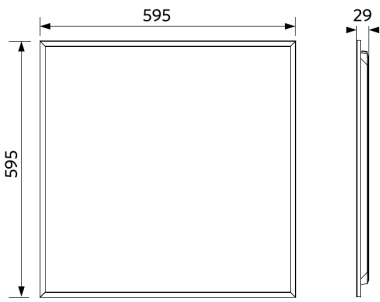

Dimensional Drawing (mm)

LEDPanelS-P6 Sq595