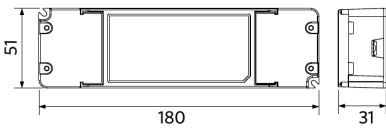

Packaging Information

Item			Box			
Item Code	Item Description	EU HS Code	Dimensions (mm) (LxWxH)	Gross Weight (kg)	EAN	pc/box
542003114500	LEDPanelS-P6 Sq595-30W-830-U19-WL	94051190	631x41x673	2.48	6931783000304	1
140055484	LEDPanelRc-SI Sq600-Surface-Module-WH-CT	94059900	690x690x118	4.26	6956321879808	1
140057770	LEDPanelRc-SI-Mounting-Springs-595	73209090	80x80x53	0.50	6956321888121	1
140060852	LEDFixture-Ceiling-Cable-Kit-0.5m	73121020	100x100x5	0.40	6956321895266	1
542098000800	LEDPanelIRC-SI U19 EM-kit 1h	85044083	490x390x150	0.98	6941497702340	1
542098000900	LEDPanelIRC-SI U19 EM-kit 3h	85044083	490x390x150	1.08	6941497702333	1
542098009600	LEDPanelRc Sq600-Frame-WH	94059900	688x88x694	1.79	6941497704061	1
542098017600	LEDPanelRc2 Sq600-Surface-Kit-WH	94059900	800x330x230	1.53	6941497720696	1
542098030700	Junction-Box-WH	85369010	43x103.4x26	0.06	6941408868684	1
542098045500	LEDPanelS-P Suspension-Kit-G6	73121020	130x130x30	0.22	6941497784773	1

Ambient Conditions

Operating temperature	-10-+45°C
Application temperature	+25°C
Storage environment	-20-+50°C

Dimensional Drawing (mm)

LEDPanelS-P6 Sq595

LEDPanelS-P6
Driver On/Off

LEDPanelS-P6
Driver Dim