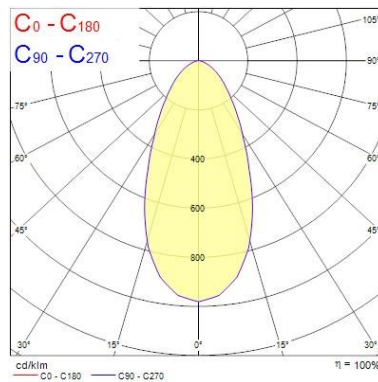

Beacon LED XXL

BEACON XXL MB DALI 3K L3 BLK
2093008

IP rating	IP20
Diffuser finish	Diffuse
Reflector finish	None
Nominal Product Length (mm)	85
Nominal Product Width (mm)	168
Nominal Product Height (mm)	205
Nominal Product Diameter (mm)	113
Weight (kg)	1.5

Packaging

Single packaging type	Carton
Product EAN number	5025768930081
Packaging single length / height (cm)	25.0
Packaging single width (cm)	19.5
Packaging single depth (cm)	20.0
DUN14 (outer)	05025768930081
Units per outer package	1
Packaging outer length / height (cm)	25.0
Packaging outer width (cm)	19.5
Packaging outer depth (cm)	20.0

PHOTOMETRY

TECHNICAL DRAWINGS