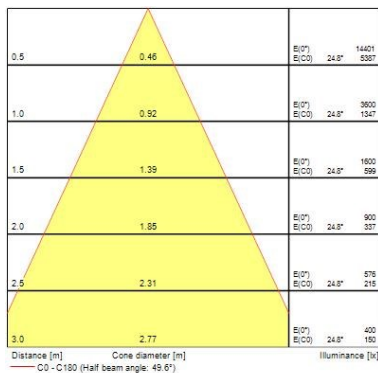

Beacon LED XXL

BEACON XXL MB DALI 3K L3 BLK
2093008

IP rating	IP20
Diffuser finish	Diffuse
Reflector finish	None
Nominal Product Length (mm)	85
Nominal Product Width (mm)	168
Nominal Product Height (mm)	205
Nominal Product Diameter (mm)	113
Weight (kg)	1.5

Packaging

Single packaging type	Carton
Product EAN number	5025768930081
Packaging single length / height (cm)	25.0
Packaging single width (cm)	19.5
Packaging single depth (cm)	20.0
DUN14 (outer)	05025768930081
Units per outer package	1
Packaging outer length / height (cm)	25.0
Packaging outer width (cm)	19.5
Packaging outer depth (cm)	20.0

PHOTOMETRY

TECHNICAL DRAWINGS