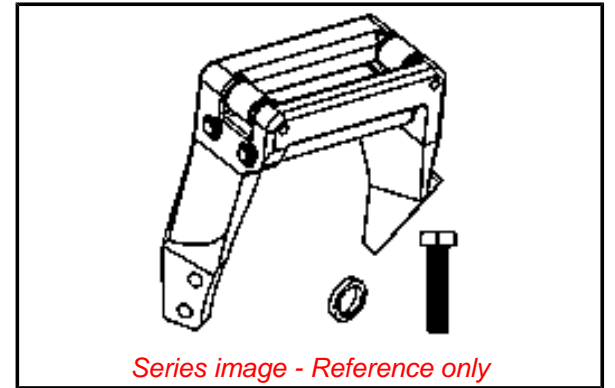

Physical

Cable Diameter	N/A
Cable Movement	N/A
Drum Lock	None
Mounting Style	N/A
Packaging Type	Carton
Travel Distance	N/A
Weight Range	N/A
Wire/Cable Type	N/A

Material Info

Old Part Number	CBGL
-----------------	------