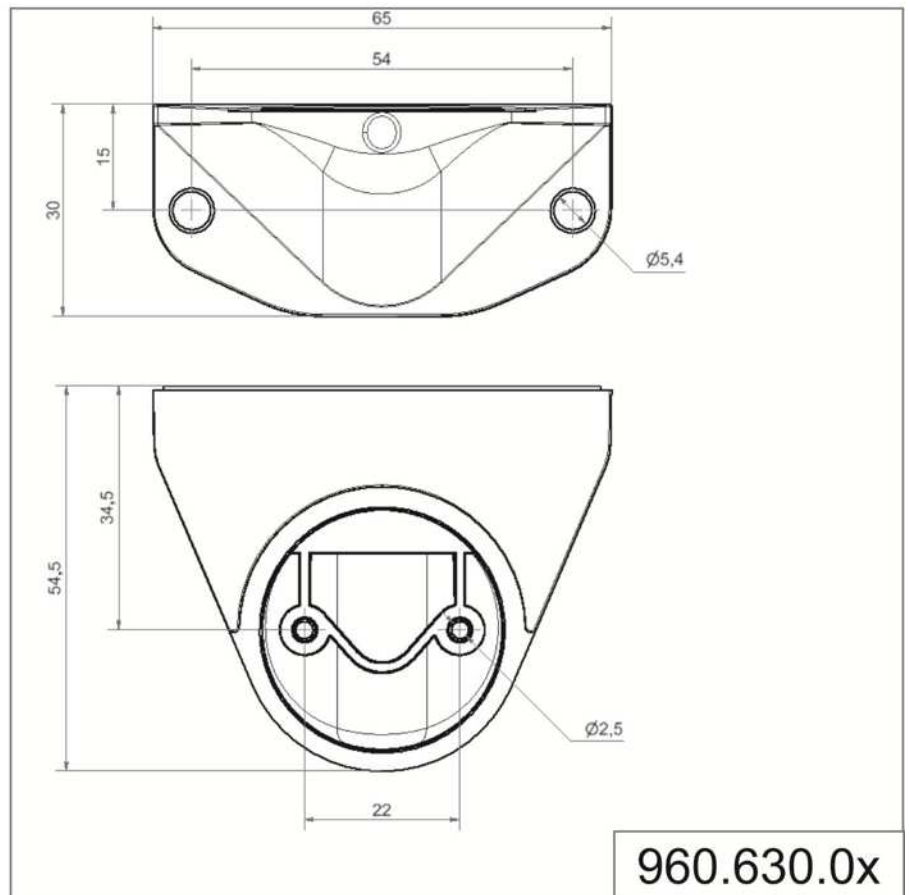

KombiSIGN 40 / Accessories

Bracket concealed cable entry WM BK

Part No.: 960.630.01

MECHANICAL DATA

Length	65 mm
Width	55 mm
Height	30 mm
Materials	PC/ABS
Housing colour	Black
Protection category	IP66 IP69K
Weight with packaging	28 g
Product weight	28 g

DRAWING

! For additional installation and mounting information, refer to the appropriate user guide at www.werma.com. This printed copy is for information only and is subject to alteration.