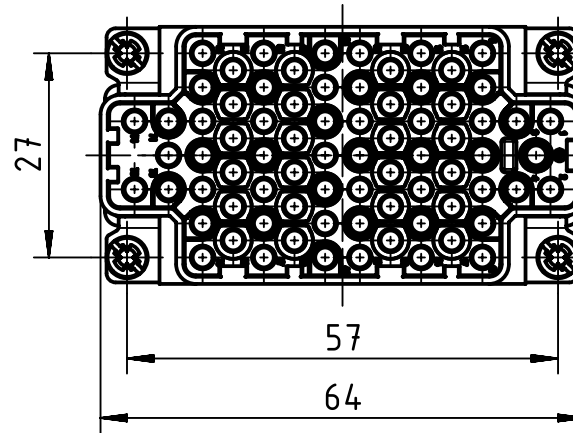

Panel cut out

	All Dimensions in mm Original Size DIN A4		Scale 1:1	Free size tol.		Ref.
			Created by LONGL	Inspected by DINGB	Standardisation TIEMANNA	Date 2019-08-22
All rights reserved Department EL PD		Title Han 75DDD M-c		State Final Release		Doc-Key / ECM-Nr. 100802672/UGD/000/B 500000156743
HARTING Electric GmbH & Co. KG D-32339 Espelkamp		Type TB		Number 09 16 075 2001		Rev. B
						Page 1/1