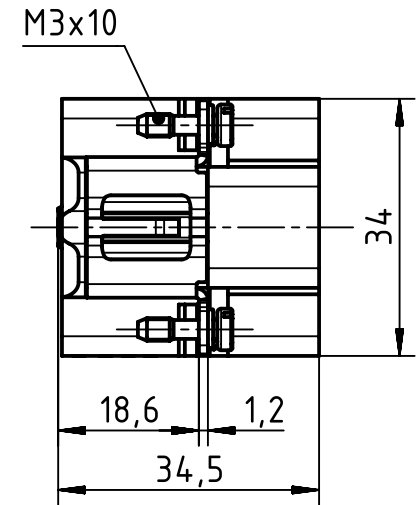

Panel cut out

	All Dimensions in mm Original Size DIN A4		Scale 1:1	Free size tol.		Ref.
			Created by LONGL	Inspected by DINGB	Standardisation TIEMANNA	Date 2019-08-22
All rights reserved Department EL PD		Title Han 75DDD M-c		State Final Release		Doc-Key / ECM-Nr. 100802672/UGD/000/B 500000156743
HARTING Electric GmbH & Co. KG D-32339 Espelkamp		Type TB		Number 09 16 075 2001		Rev. B
						Page 1/1