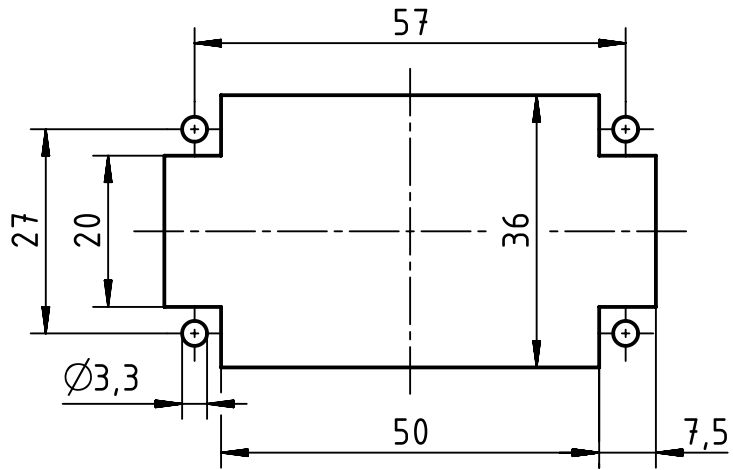

Panel cut out

	All Dimensions in mm Original Size DIN A4		Scale 1:1	Free size tol.		Ref.
			Created by LONGL	Inspected by DINGB	Standardisation TIEMANNA	Date 2019-08-22
All rights reserved Department EL PD		Title Han 75DDD M-c		State Final Release		Doc-Key / ECM-Nr. 100802672/UGD/000/B 500000156743
HARTING Electric GmbH & Co. KG D-32339 Espelkamp		Type TB		Number 09 16 075 2001		Rev. B
						Page 1/1