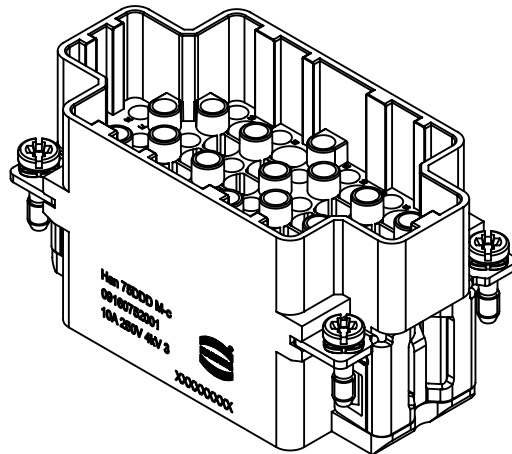

Panel cut out

	All Dimensions in mm Original Size DIN A4		Scale 1:1	Free size tol.		Ref.
			Created by LONGL	Inspected by DINGB	Standardisation TIEMANNA	Date 2019-08-22
All rights reserved Department EL PD		Title Han 75DDD M-c		State Final Release		Doc-Key / ECM-Nr. 100802672/UGD/000/B 500000156743
HARTING Electric GmbH & Co. KG D-32339 Espelkamp		Type TB		Number 09 16 075 2001		Rev. B
						Page 1/1