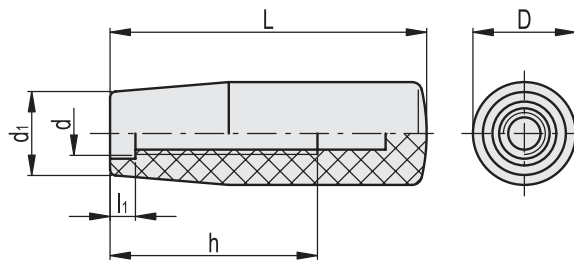

MATERIAL

Glass-fibre reinforced polyamide based (PA) technopolymer, black or red colour, matte finish.

MOUNTING

Threaded blind hole.

ELESA Original design

C9
 RAL9005

C6
 RAL3000

Code	Description	D	L	d	d1	h	l1	⚖️
124791	I.780/65-M8-C9	24.5	65	M8	20.5	30	7	34
124792	I.780/65-M10-C9	24.5	65	M10	20.5	40	7	34
124806	I.780/80-M8-C9	26.5	80	M8	21	40	7	45
124807	I.780/80-M10-C9	26.5	80	M10	21	55	7	45
124808	I.780/80-M12-C9	26.5	80	M12	21	55	7	45
124817	I.780/90-M10-C9	28.5	90	M10	22.5	55	7	50
124818	I.780/90-M12-C9	28.5	90	M12	22.5	58	7	50
124801	I.780/65-M8-C6	24.5	65	M8	20.5	30	7	34
124812	I.780/80-M10-C6	26.5	80	M10	21	55	7	45
124822	I.780/90-M12-C6	28.5	90	M12	22.5	58	7	50

- 1
- 2
- 3
- 4
- 5
- 6
- 7
- 8
- 9
- 10
- 11
- 12
- 13
- 14
- 15
- 16
- 17
- 18

Fixed & Revolving handles