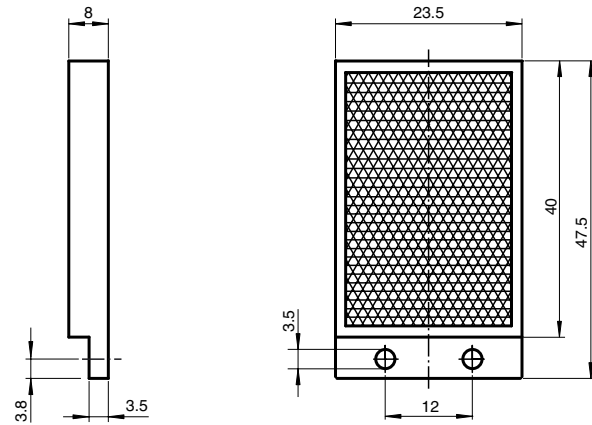

Dimensions

Model Number

REF-H40

Reflector, rectangular 47.5 mm x 23.5 mm, mounting holes, fixing strap

Features

- Mounting holes for simple installation

Technical data

General specifications

Construction type rectangular

Ambient conditions

Ambient temperature -20 ... 60 °C (-4 ... 140 °F)

Mechanical specifications

Material PMMA/ABS

Dimensions 47.5 mm x 23.5 mm x 8 mm

Mounting mounting holes