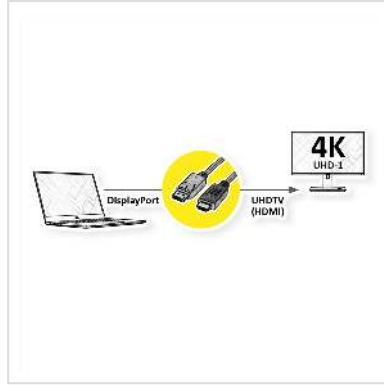

# ROLINE DisplayPort Cable, DP - UHDTV, Slim, M/M, black, 3 m

**Product No.** 11.04.5997  
**Manufacturer** ROLINE  
**Manufacturer No.** 11.04.5997

**DisplayPort to UHDTV cable for transferring content from your graphics card (DisplayPort) to your TV (UHDTV) - with a quality of up to 3840x2160 @60Hz, incl. audio transmission!**

- HDTV is the standard for digital video transmission in the TV/multimedia sector for e. g.: Connection of a TV set with HDMI interface to a player with DisplayPort connection.
- Cable with one DisplayPort and one HDTV plug.
- Note: A DisplayPort HDTV cable can only be used in one direction: the DisplayPort connector can only be used on the data source side (e. g. graphics card).

## Technical specifications

Manufacturer	ROLINE
Product group	Cable
Product type	DP UHDTV cable
Colour	black
Length	3 m
Transfer quality	DisplayPort v1.2
Max. resolution	3840 x 2160 @60Hz (4K, UHD-1)

side 1 connector	DisplayPort Stecker
side 2 connector	HDTV M
Side 1 Connector Type	DisplayPort
Side 1 Connector Gender	Male
Side 2 Connector Type	UHDTV
Side 2 Connector Gender	Male
Area of application	External
Cable shielding	Screened
Weight	55.68 g