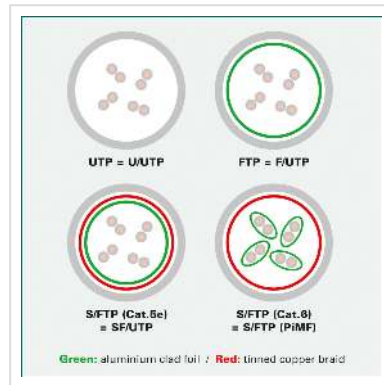

# ROLINE U/FTP DataCenter Patch Cord Cat.6A (Class EA), LSOH, slim, yellow, 3 m

<b>Product No.</b>	21.15.3326
<b>Manufacturer</b>	ROLINE
<b>Manufacturer No.</b>	21.15.3326
<b>EAN (single piece)</b>	7630049622364

**Category 6a twisted-pair patch cable with shielded RJ-45 connectors on both sides. Particularly thin and flexible cable with individual pairs of wires in aluminium-laminated foil for use in confined spaces, such as in data centres.**

- Durable thanks to moulded-on kink protection
- Suitable as patch cable in patch panels or as device connection cable and intended for use in the LAN
- Contact assignment: 1:1 according to EIA/TIA568, 8 cores
- Structure: 8 cores stranded wire, pairs shielded with alu-laminated foil

## Technical specifications

Manufacturer	ROLINE
Product group	Twisted Pair Cable
Product type	FTP Patch Cord
Colour	yellow
Length	3 m
Shield type	FTP

Transfer quality	Cat6A / Class EA
------------------	------------------