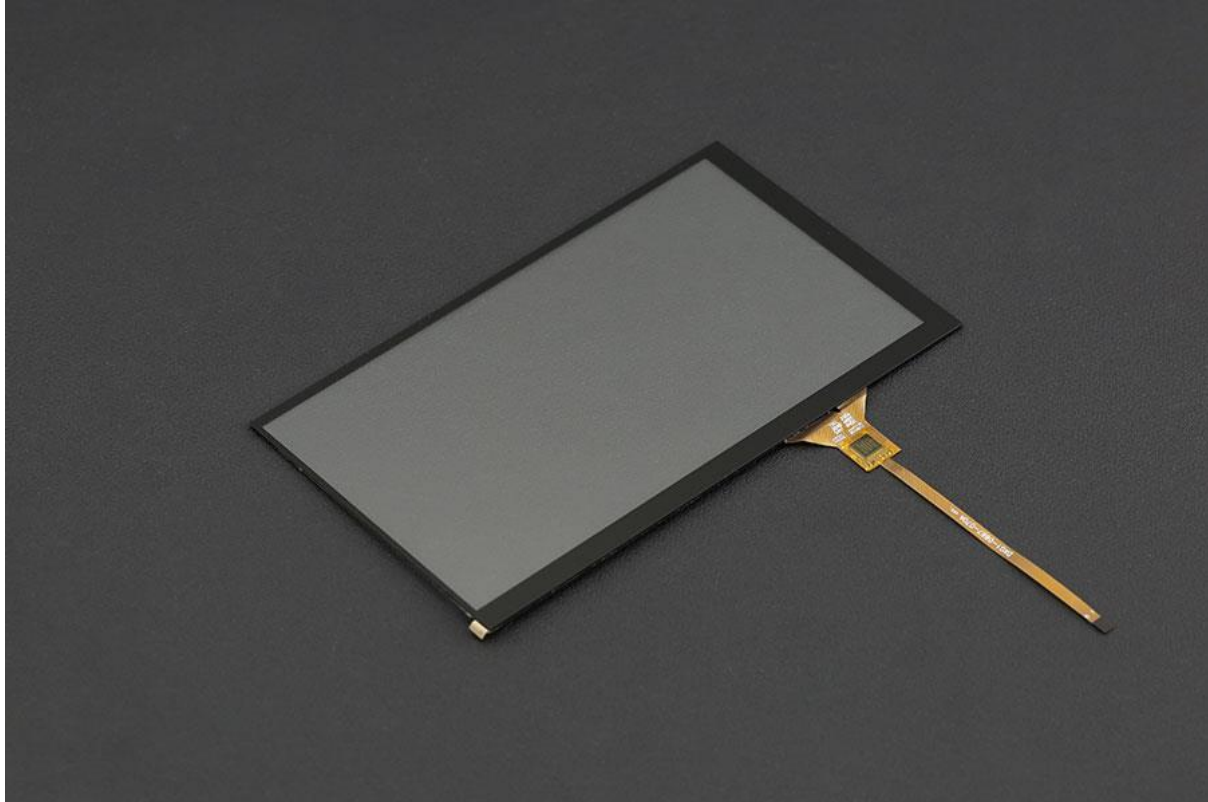

# 7" Capacitive Touch Panel Overlay for LattePanda V1 IPS Display

SKU:FIT0478

## INTRODUCTION

This is a capacitive touch panel overlay for your [LattePanda V1 single board computer](#) (**not compatible with LattePanda Alpha & Delta**). Overlay the adhesive panel on your [LattePanda 7" display](#) (not included), connect the FPC connector and power the board. This gives you a high-quality user interface for your project!