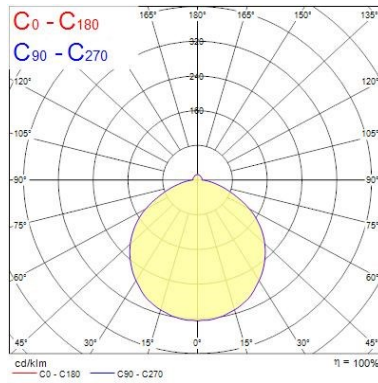

Lumina Lumina Wave LED 2700K 3039987

DUN14 (outer)	18711971399879
Units per outer package	20
Packaging outer length / height (cm)	41.5
Packaging outer width (cm)	39.0
Packaging outer depth (cm)	27.5

PHOTOMETRY

0.5	1.51	E(0°) E(C0)	56.5°	275 23
1.0	3.02	E(0°) E(C0)	56.5°	69 6
1.5	4.53	E(0°) E(C0)	56.5°	31 3
2.0	6.04	E(0°) E(C0)	56.5°	17 1
2.5	7.55	E(0°) E(C0)	56.5°	11 1
3.0	9.07	E(0°) E(C0)	56.5°	8 1

Distance [m]   Cone diameter [m]   Illuminance [lx]

— C0 - C180 (Half beam angle: 113.0°)

TECHNICAL DRAWINGS