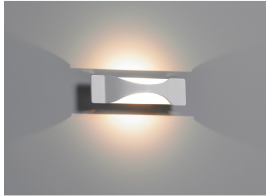

### Product features

- Ambient decorative Wave LED rectangular vertical wall light with direct / indirect lighting to provide a soft lighting effect, 2700K amber white colour temperature, white aluminium body and integrated LED (non-dimmable) driver, 211 lumens, 6W, 35lm/W, 2700K, IP20, RAL 9003

### General data

Product name	Lumina Wave LED 2700K
Technology	LED
Housing	Aluminium
Mount	Wall surface mounted