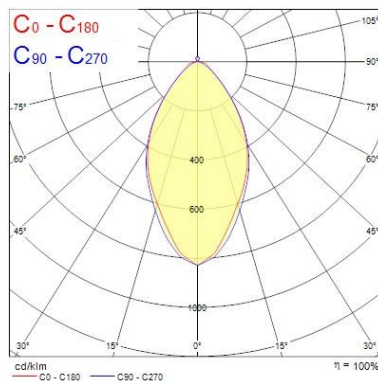

Optical data

Fixture luminous flux (lm)	6476
Luminous flux (lm)	6476
Luminaire efficacy (lm/W)	128
Ambient temperature for maximum luminous flux (°C)	25
LOR (%)	100
Colour temperature (K)	4000
Light colour	Neutral White
CRI (Ra)	80
Adjustable chromaticity	N
Photobiological Risk Group	RG0

Diffuser material	PMMA Acrylic
Nominal Product Length (mm)	1720
Nominal Product Width (mm)	70
Nominal Product Height (mm)	82
Weight (kg)	1.99

Packaging

Single packaging type	Plastic
Product EAN number	5410288421698
Packaging single length / height (cm)	171.0
Packaging single width (cm)	8.0
Packaging single depth (cm)	4.0
DUN14 (outer)	15410288421695
Units per outer package	2
Packaging outer length / height (cm)	175.0
Packaging outer width (cm)	8.1
Packaging outer depth (cm)	8.1

PHOTOMETRY

0.5	0.57 0.56	E(0°) 21476 E(C90) 7025 E(C0) 7172
1.0	1.15 1.11	E(0°) 5369 E(C90) 1756 E(C0) 1793
1.5	1.72 1.67	E(0°) 2396 E(C90) 751 E(C0) 797
2.0	2.29 2.23	E(0°) 1342 E(C90) 439 E(C0) 448
2.5	2.86 2.78	E(0°) 859 E(C90) 281 E(C0) 287
3.0	3.44 3.34	E(0°) 597 E(C90) 198 E(C0) 199

Distance [m] Cone diameter [m] Illuminance [lx]

— C0 - C180 (Half beam angle: 59.2°)
— C90 - C270 (Half beam angle: 59.6°)

TECHNICAL DRAWINGS