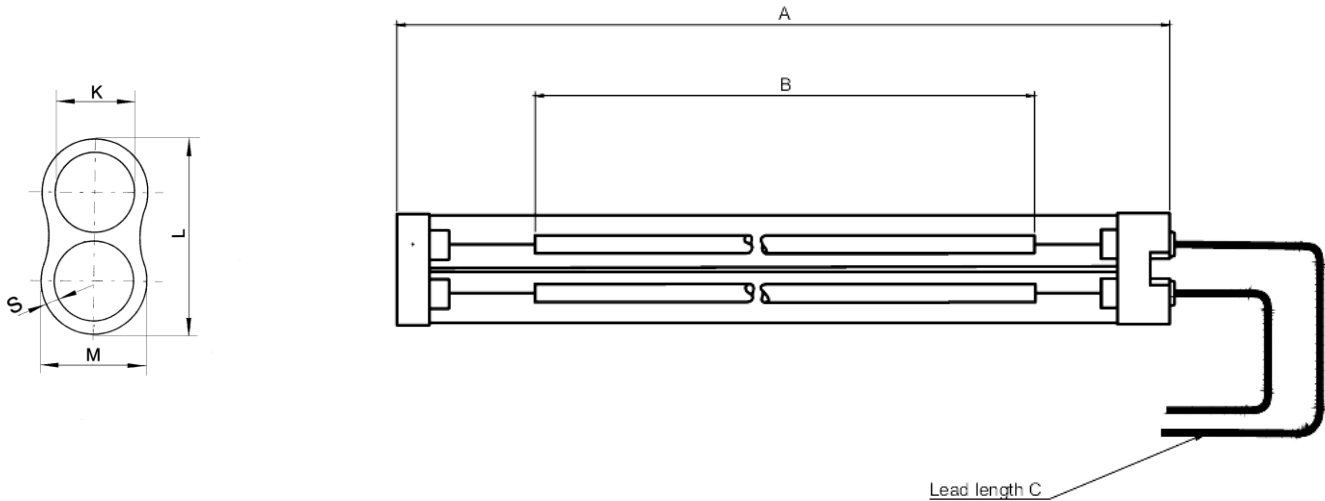

# Victory Lighting Product Data Specification

Product Code: 69411950-M  
Issue No: 2  
Issue Date: 21 April 2014

## Dimensions

A	800±2	K	
B	730±5	L	33 Nom
C	500±5	M	16 Nom
D		S	

All dimensions in mm unless otherwise stated

## Technical Data

Volts	415	Colour Temp	1150 max
Watts	1900	Life	5000
Lumen/Watt	< 1	Burning Position	Horizontal
Finish	Clear/refl coating	Leads	Single ins
Cap	Ceramic		

415v 1900w Medium wave B Type Lamp