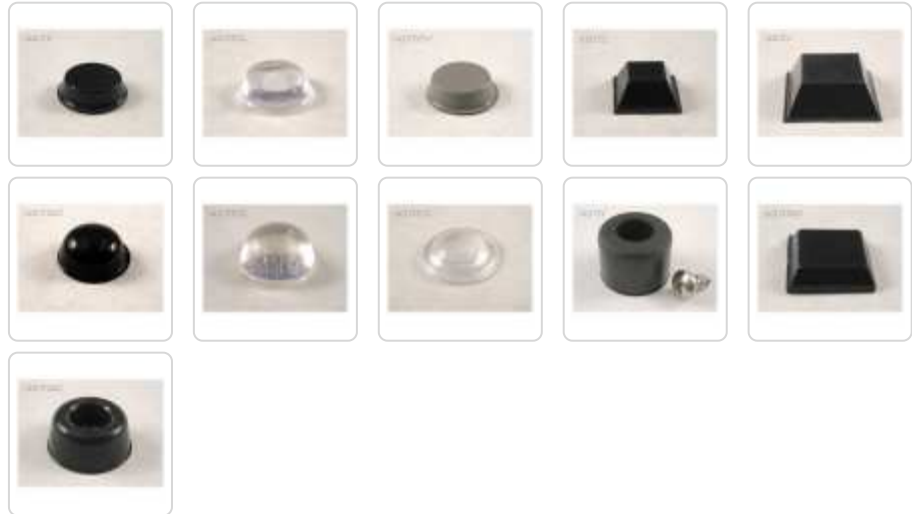

## Rubber Feet 1421-FEET Series

### Gallery

Part Number	Qty Per Package	Style	Width / Diameter	Height	Color	Attachment Method
1421T2	24	Flat Round	0.50	0.14	Black	Self-Adhesive
1421T2CL	24	Flat Round	0.50	0.14	Clear	Self-Adhesive
1421T2GY	24	Flat Round	0.50	0.14	Gray	Self-Adhesive
1421T3	24	Square	0.50	0.23	Black	Self-Adhesive
1421T4	24	Square	0.81	0.30	Black	Self-Adhesive
1421T5BK	24	Round Hemisphere	0.44	0.20	Black	Self-Adhesive
1421T5CL	24	Round Hemisphere	0.44	0.20	Clear	Self-Adhesive
1421T6CL	24	Flat Round	0.31	0.09	Clear	Self-Adhesive
1421T7	24	Round	0.75	0.55	Black	Screw-On
1421T8BK	24	Square	0.47	0.12	Black	Self-Adhesive
1421T9BK	24	Round	0.88	0.40	Black	Self-Adhesive