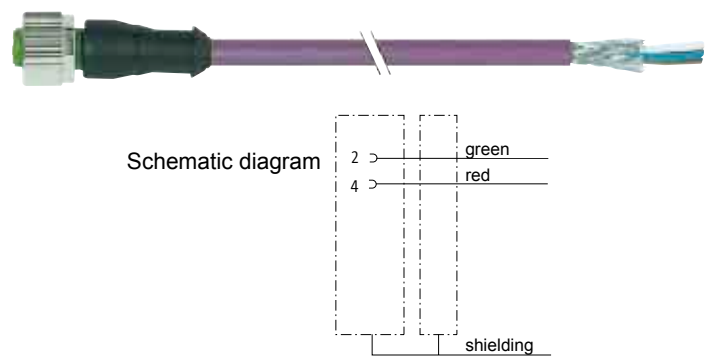

Identification

Part No.

Drawing

Han® M12 Circular connector,
Female, straight

pre-assembled on one end,
useable as trailing cable

Length: 1.5 m
3.0 m
5.0 m
7.5 m
10.0 m

21 03 549 2301
21 03 549 2302
21 03 549 2303
21 03 549 2304
21 03 549 2305

Han® M12 Circular connector,
Female, angled

pre-assembled on one end,
useable as trailing cable

Length: 1.5 m
3.0 m
5.0 m
7.5 m
10.0 m

21 03 549 4301
21 03 549 4302
21 03 549 4303
21 03 549 4304
21 03 549 4305

Han® M12 Circular connector,
Male, straight
Female, straight

pre-assembled on one end,
useable as trailing cable

Length: 0.3 m
0.6 m
1.0 m
1.5 m
2.0 m

21 03 449 4301
21 03 449 4302
21 03 449 4303
21 03 449 4304
21 03 449 4305

Han® M12 Circular connector,
Male, angled
Female, angled

pre-assembled on one end,
useable as trailing cable

Length: 0.3 m
0.6 m
1.0 m
1.5 m
2.0 m

21 03 449 6301
21 03 449 6302
21 03 449 6303
21 03 449 6304
21 03 449 6305