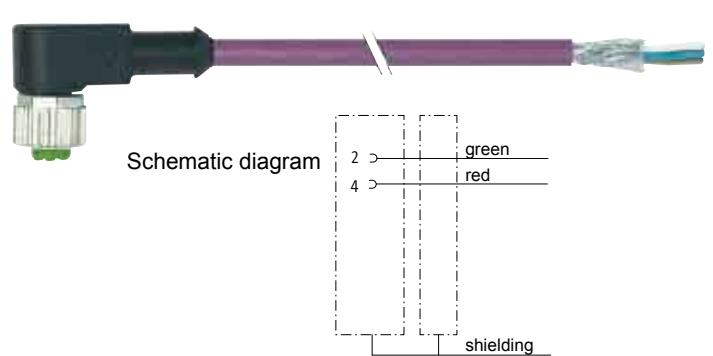

Identification

Part No.

Drawing

Han® M12 Circular connector,
Female, straight

pre-assembled on one end,
useable as trailing cable

Length: 1.5 m
3.0 m
5.0 m
7.5 m
10.0 m

21 03 549 2301
21 03 549 2302
21 03 549 2303
21 03 549 2304
21 03 549 2305

Han® M12 Circular connector,
Female, angled

pre-assembled on one end,
useable as trailing cable

Length: 1.5 m
3.0 m
5.0 m
7.5 m
10.0 m

21 03 549 4301
21 03 549 4302
21 03 549 4303
21 03 549 4304
21 03 549 4305

Han® M12 Circular connector,
Male, straight
Female, straight

pre-assembled on one end,
useable as trailing cable

Length: 0.3 m
0.6 m
1.0 m
1.5 m
2.0 m

21 03 449 4301
21 03 449 4302
21 03 449 4303
21 03 449 4304
21 03 449 4305

Han® M12 Circular connector,
Male, angled
Female, angled

pre-assembled on one end,
useable as trailing cable

Length: 0.3 m
0.6 m
1.0 m
1.5 m
2.0 m

21 03 449 6301
21 03 449 6302
21 03 449 6303
21 03 449 6304
21 03 449 6305