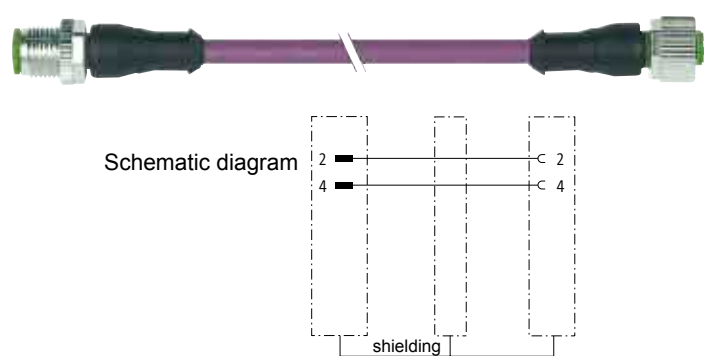

Identification

Part No.

Drawing

Han® M12 Circular connector,
Female, straight

pre-assembled on one end,
useable as trailing cable

Length: 1.5 m
3.0 m
5.0 m
7.5 m
10.0 m

21 03 549 2301
21 03 549 2302
21 03 549 2303
21 03 549 2304
21 03 549 2305

Han® M12 Circular connector,
Female, angled

pre-assembled on one end,
useable as trailing cable

Length: 1.5 m
3.0 m
5.0 m
7.5 m
10.0 m

21 03 549 4301
21 03 549 4302
21 03 549 4303
21 03 549 4304
21 03 549 4305

Han® M12 Circular connector,
Male, straight
Female, straight

pre-assembled on one end,
useable as trailing cable

Length: 0.3 m
0.6 m
1.0 m
1.5 m
2.0 m

21 03 449 4301
21 03 449 4302
21 03 449 4303
21 03 449 4304
21 03 449 4305

Han® M12 Circular connector,
Male, angled
Female, angled

pre-assembled on one end,
useable as trailing cable

Length: 0.3 m
0.6 m
1.0 m
1.5 m
2.0 m

21 03 449 6301
21 03 449 6302
21 03 449 6303
21 03 449 6304
21 03 449 6305