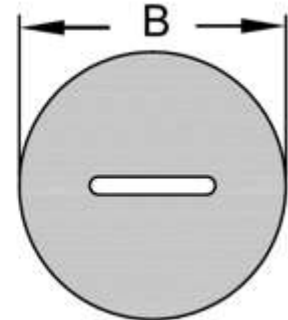

Datasheet

Product name: Screw plug

Order No.: See table

Date: 05/2024

product description, features, technical data:

- With metric or PG thread
- Material: PA 6.6
- Color: black
- All dimensions in mm

by.B Part no.	External thread	A	B	C	D
BYB-5-12H0109	M12x1.5	11.7	15	10	6
BYB-5-12H0110	M16x1.5	15.7	20	10.5	6
BYB-5-12H0111	M20x1.5	19.9	24	10.5	6
BYB-5-12H0112	M25x1.5	24.7	29.7	12.8	7.8
BYB-5-12H0113	M32x1.5	31.7	36.6	13.3	7.8
BYB-5-12H0114	M40x1.5	39.9	45.8	13.4	7.8
BYB-5-12H0115	M50x1.5	49.4	55.5	16.2	9.8
BYB-5-12H0116	M63x1.5	62.4	69.3	17.5	11.8