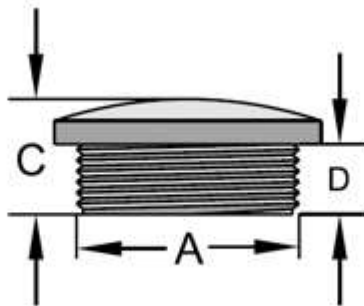

Datasheet

Product name: Screw plug

Order No.: See table

Date: 05/2024

product description, features, technical data:

- With metric or PG thread
- Material: PA 6.6
- Color: black
- All dimensions in mm

by.B Part no.	External thread	A	B	C	D
BYB-5-12H0109	M12x1.5	11.7	15	10	6
BYB-5-12H0110	M16x1.5	15.7	20	10.5	6
BYB-5-12H0111	M20x1.5	19.9	24	10.5	6
BYB-5-12H0112	M25x1.5	24.7	29.7	12.8	7.8
BYB-5-12H0113	M32x1.5	31.7	36.6	13.3	7.8
BYB-5-12H0114	M40x1.5	39.9	45.8	13.4	7.8
BYB-5-12H0115	M50x1.5	49.4	55.5	16.2	9.8
BYB-5-12H0116	M63x1.5	62.4	69.3	17.5	11.8

„For professional use only“

Bürklin GmbH & Co. KG Grünwalder Weg 30 D-82041 Oberhaching

compliance@buerklin.com

by.B Part no.	External thread	A	B	C	D
BYB-5-12H0117	PG7	12.2	14.8	10	6
BYB-5-12H0118	PG9	15.1	18.7	10.4	6
BYB-5-12H0119	PG11	18.5	21.7	10.4	6
BYB-5-12H0120	PG13.5	20.3	23.7	10.3	6
BYB-5-12H0121	PG16	22.3	27	10.3	6
BYB-5-12H0122	PG21	28.2	32.8	12.8	7.8
BYB-5-12H0123	PG29	37	44.1	13.3	7.8
BYB-5-12H0124	PG36	47	52.6	13.7	7.7
BYB-5-12H0125	PG42	54	59.5	16.3	9.6
BYB-5-12H0126	PG48	59.6	64.2	18	11.8