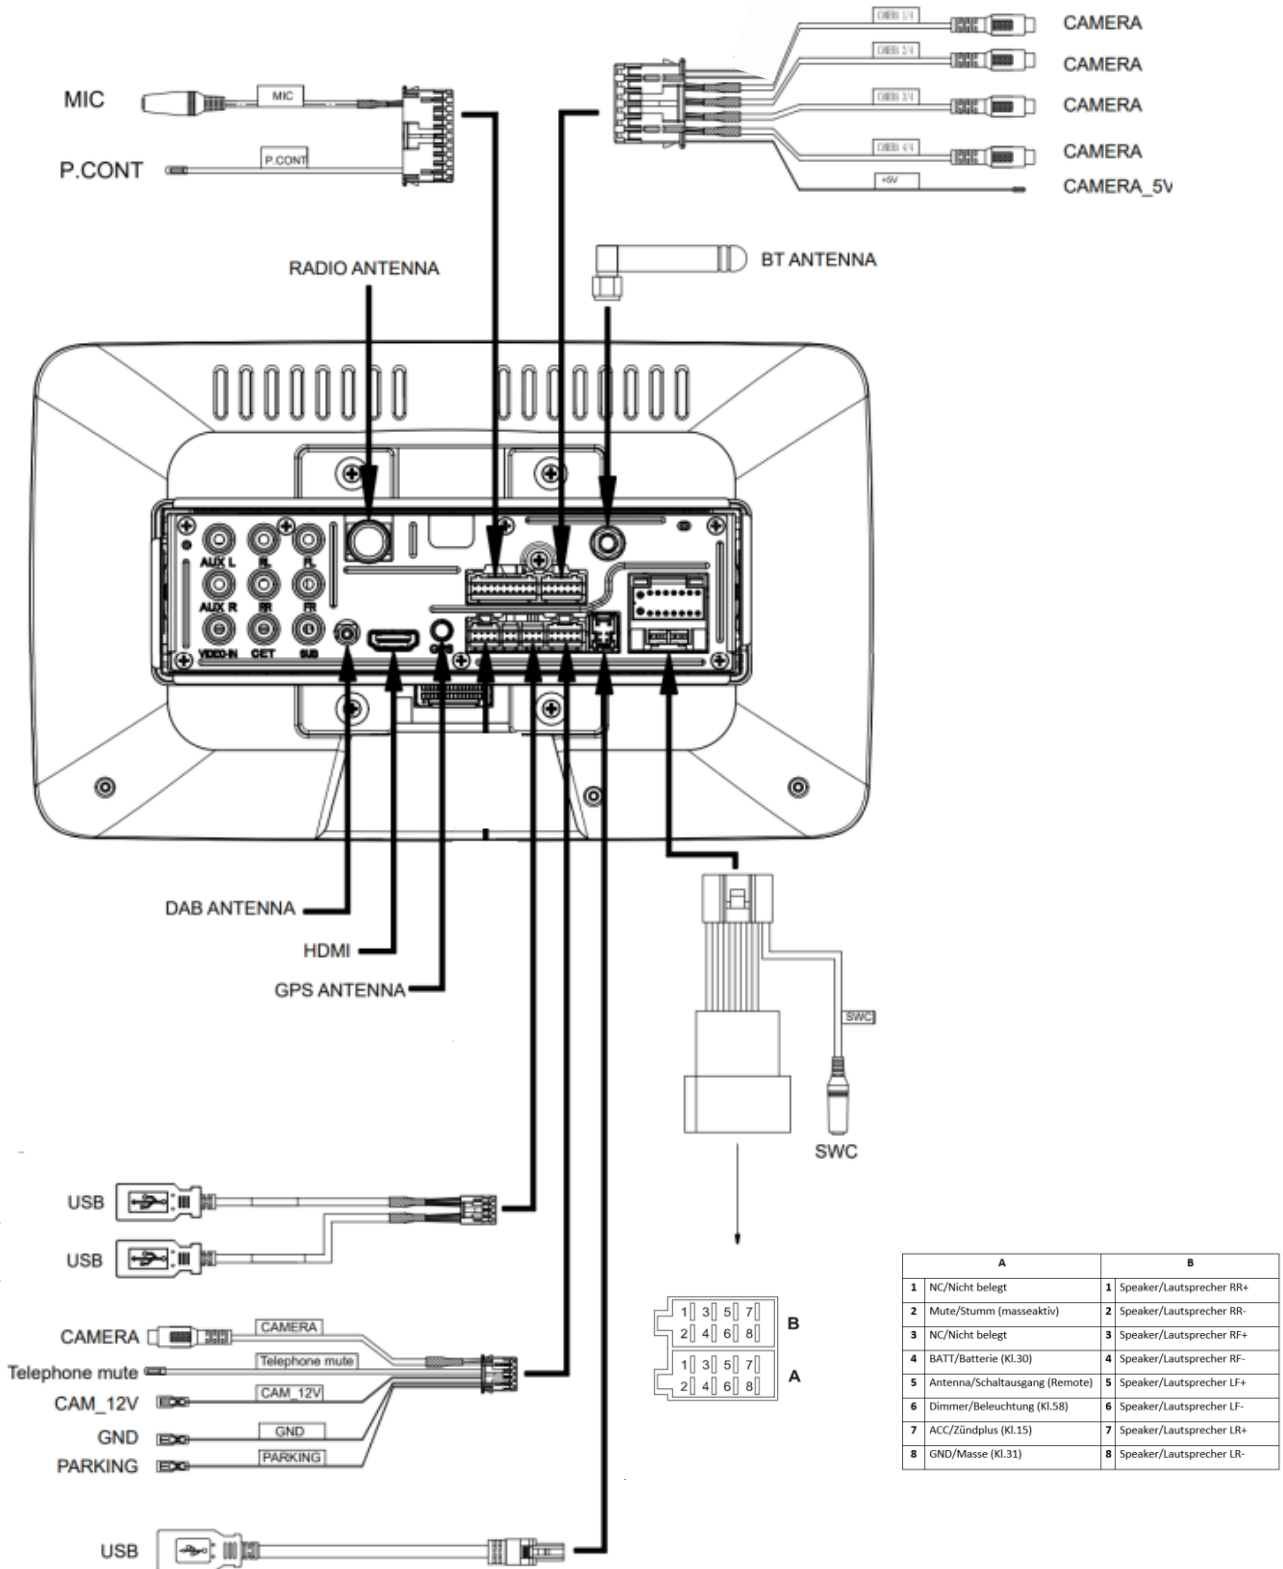

MULTIMEDIA CAR RADIO CAPE TOWN 948 DAB

6/7