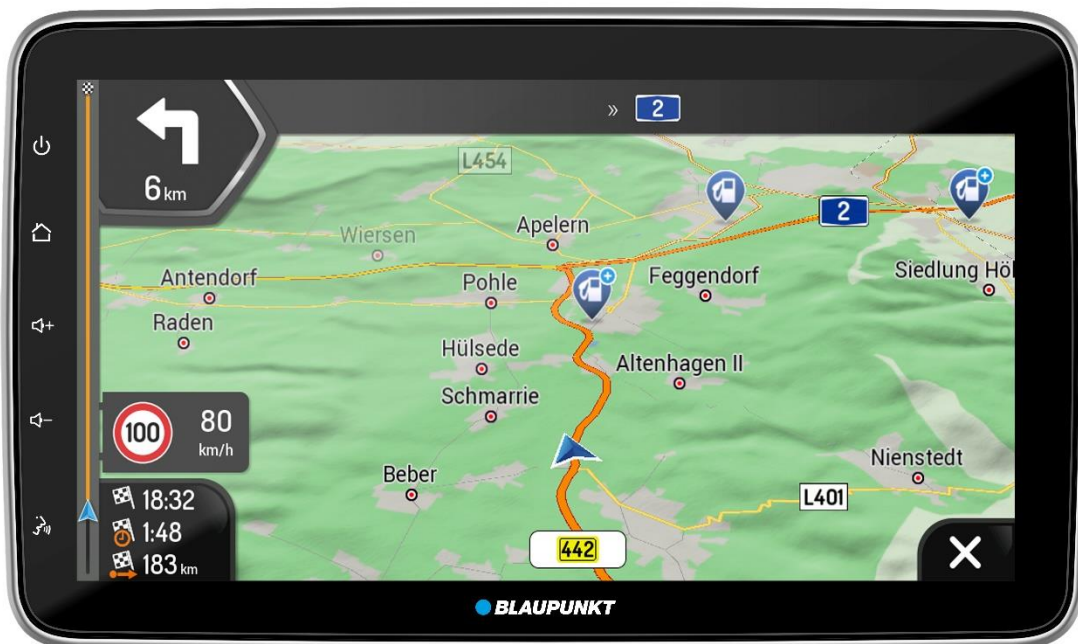

MULTIMEDIA CAR RADIO CAPE TOWN 948 DAB

4/7

Motorhome/truck/car NAVIGATION (optional)

Navigation	Nav-Ready, additional navigation software microSD required
Mapdata content	Europa
Customisable vehicle profiles	car, small motorhome < 3,5t, large motorhome 3,5-7,5t, lorry
Adaptation of vehicle dimensions and weight	Yes
TMC (traffic reports via fm radio)	Yes
Historical traffic data	Yes
Dynamic navigation	Yes
Automatic diversions suggestions Tough traffic	Yes
Routing options	fast, easy, short, green
Avoid certain roads	Motorway, Vignette, Toll, Ferries, Car loading, Unpaved
Address input via coordinates	Yes
Route planning with intermediate destinations	Yes
Intelligent destination memory	Yes
POI database	Yes
promobil POI database	Yes
Announcement of street names	Yes
Free mapdata update	Yes, 12 months free updates from the first GPS fix, software optional
Map view	3D, 2D, 2D northing, various zoom levels, manual zoom
Quick start	Yes
Customisable route information	Yes
Gesture control	map zoom/rotation
Split screen	Yes, current source + navigation, left/right navigation view selectable