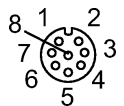

Mechanical data

Design

straight / straight

Material body

plug: Brass; Socket: TPU

Material nut

Brass; nickel-plated

Weight [kg]

0.111

Electrical connection

Connection

PUR cable / 0.3 m; 5 x 0.25 mm<sup>2</sup>; Ø 6 mm; screened, screen connected to the nut

Sheath colour

black

**Wiring**

Remarks