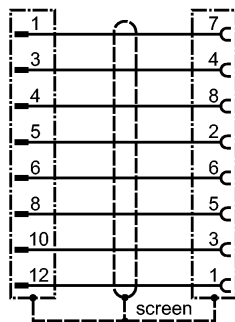

0.111

Electrical connection

Connection

PUR cable / 0.3 m; 5 x 0.25 mm<sup>2</sup>; Ø 6 mm; screened, screen connected to the nut

Sheath colour

black

**Wiring**

Remarks