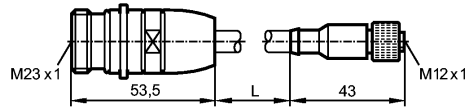

ADOGH080MSS00.3K05STGK120MSS

Connection technology

Product characteristics

Jumper

M23 plug / M12 socket

Gold-plated contacts

Electrical data

Electrical design

AC/DC

Operating voltage [V]

30 AC / 36 DC

Environment

Ambient temperature [°C]

-20...90

Protection

IP 67

Mechanical data

Design

straight / straight

Material body

plug: Brass; Socket: TPU

Material nut

Brass; nickel-plated

Weight [kg]

0.111

Electrical connection

Connection

PUR cable / 0.3 m; 5 x 0.25 mm²; Ø 6 mm; screened, screen connected to the nut

Sheath colour

black