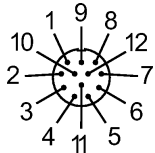

0.111

Electrical connection

Connection

PUR cable / 0.3 m; 5 x 0.25 mm<sup>2</sup>; Ø 6 mm; screened, screen connected to the nut

Sheath colour

black

**Wiring**

Remarks