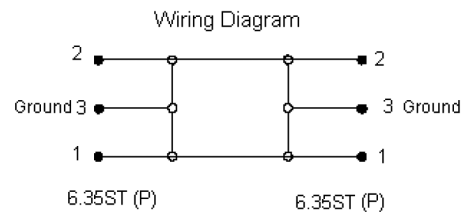

Lead

6.35mm S Jack Plug to Plug

pro-SIGNAL

Specifications:

Connector Type A	: 6.35mm Stereo Jack Plug
Connector Type B	: 6.35mm Stereo Jack Plug
Cable Assembly Type	: Audio / Video
Cable Length - Imperial	: 6.56ft
Cable Length - Metric	: 2m
Jacket Colour	: Black
No. of Poles	: 3

Description of Cable:

Inner conductor	: 2 × 9/0.12 Cu
Inner insulation	: 2 × Ø1.0 PVC (Red/White)
Spiral	: 2 × 28/0.1 Cu
Braiding	: 2 × Ø2.6 PVC black
Outer jacket	: Ø5.0 PVC White

Dimensions : Millimetres

Part Number Table

Description	Part Number
Lead, 6.35mm S Jack Plug to Plug, 2M	AV02563

Important Notice : This data sheet and its contents (the "Information") belong to the members of the Premier Farnell group of companies (the "Group") or are licensed to it. No licence is granted for the use of it other than for information purposes in connection with the products to which it relates. No licence of any intellectual property rights is granted. The Information is subject to change without notice and replaces all data sheets previously supplied. The Information supplied is believed to be accurate but the Group assumes no responsibility for its accuracy or completeness, any error in or omission from it or for any use made of it. Users of this data sheet should check for themselves the Information and the suitability of the products for their purpose and not make any assumptions based on information included or omitted. Liability for loss or damage resulting from any reliance on the Information or use of it (including liability resulting from negligence or where the Group was aware of the possibility of such loss or damage arising) is excluded. This will not operate to limit or restrict the Group's liability for death or personal injury resulting from its negligence. pro-SIGNAL is the registered trademark of the Group. © Premier Farnell plc 2012.