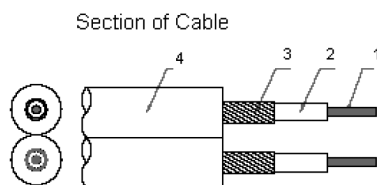

Lead

6.35mm S Jack Plug to Plug

pro-SIGNAL

Specifications:

Connector Type A	: 6.35mm Stereo Jack Plug
Connector Type B	: 6.35mm Stereo Jack Plug
Cable Assembly Type	: Audio / Video
Cable Length - Imperial	: 6.56ft
Cable Length - Metric	: 2m
Jacket Colour	: Black
No. of Poles	: 3

Description of Cable:

Inner conductor	: 2 × 9/0.12 Cu
Inner insulation	: 2 × Ø1.0 PVC (Red/White)
Spiral	: 2 × 28/0.1 Cu
Braiding	: 2 × Ø2.6 PVC black
Outer jacket	: Ø5.0 PVC White

Dimensions : Millimetres

Part Number Table

Description	Part Number
Lead, 6.35mm S Jack Plug to Plug, 2M	AV02563

Important Notice : This data sheet and its contents (the "Information") belong to the members of the Premier Farnell group of companies (the "Group") or are licensed to it. No licence is granted for the use of it other than for information purposes in connection with the products to which it relates. No licence of any intellectual property rights is granted. The Information is subject to change without notice and replaces all data sheets previously supplied. The Information supplied is believed to be accurate but the Group assumes no responsibility for its accuracy or completeness, any error in or omission from it or for any use made of it. Users of this data sheet should check for themselves the Information and the suitability of the products for their purpose and not make any assumptions based on information included or omitted. Liability for loss or damage resulting from any reliance on the Information or use of it (including liability resulting from negligence or where the Group was aware of the possibility of such loss or damage arising) is excluded. This will not operate to limit or restrict the Group's liability for death or personal injury resulting from its negligence. pro-SIGNAL is the registered trademark of the Group. © Premier Farnell plc 2012.