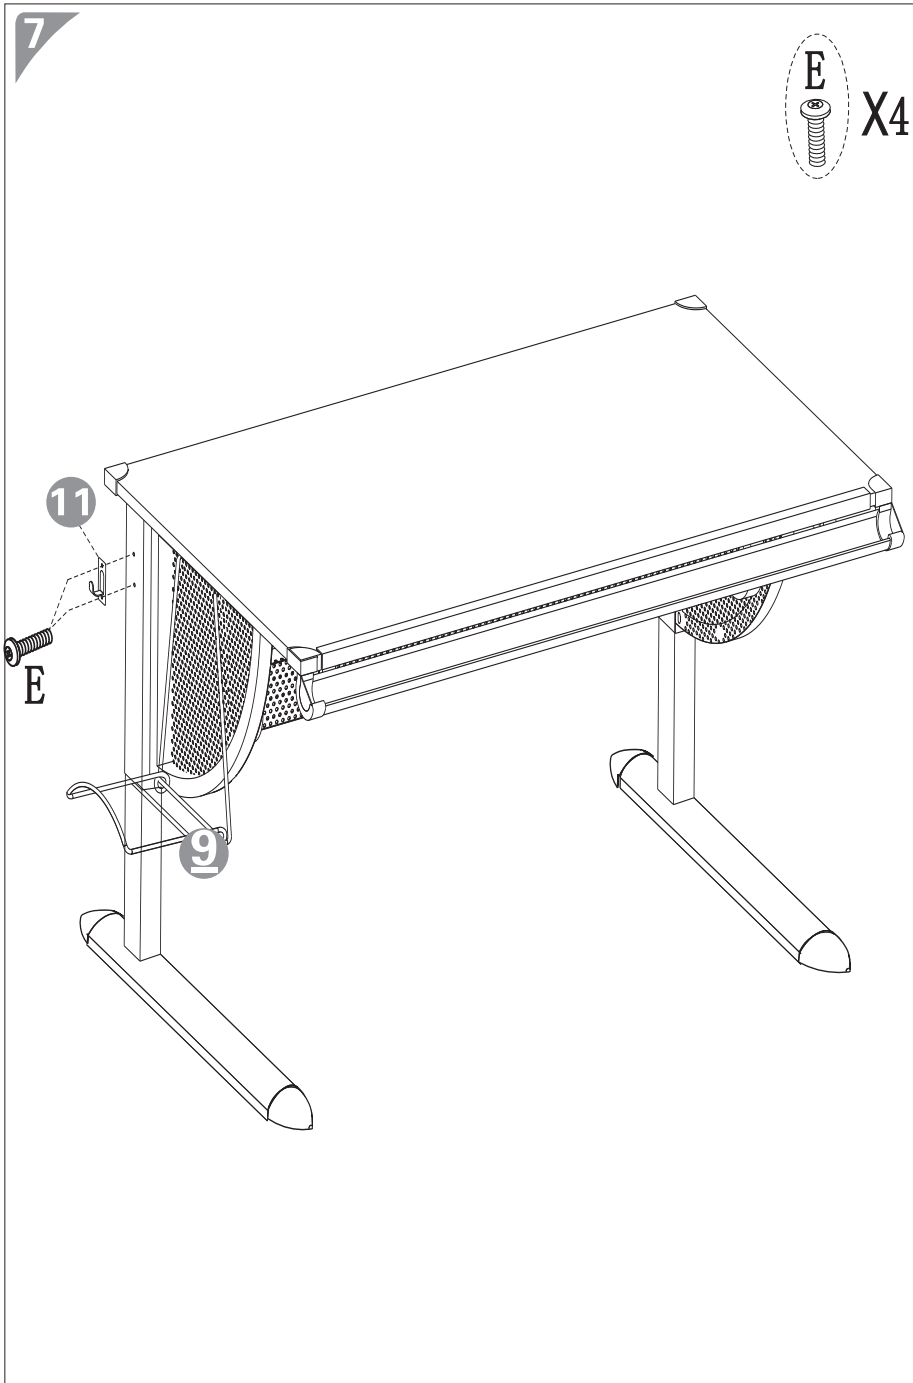

PART	QTY.	ITEM		PART	QTY.	ITEM	
A	4	M8X50mm		K	14	Ø16	
B	2	M8X25mm		L	4	Ø16X10	
C	16	M6X35mm		M	2	M16	
D	16	M6X10mm		N	1		
E	4	M4x8mm		O	1		
F	2	M3.5X14mm		P	2		
G	2	M8		Q	1	M4X57	
H	14	M6		R	1	10~14	
I	6	M8		S	1	13	
J	12	Ø20					

MULTI FUNCTIONS COMPUTER TABLE

705010 ASSEMBLY INSTRUCTION

Thanks for purchasing one of our products, please read carefully the assembly instructions before the installation (Attention: Do not tighten the screws before all screws are in place).