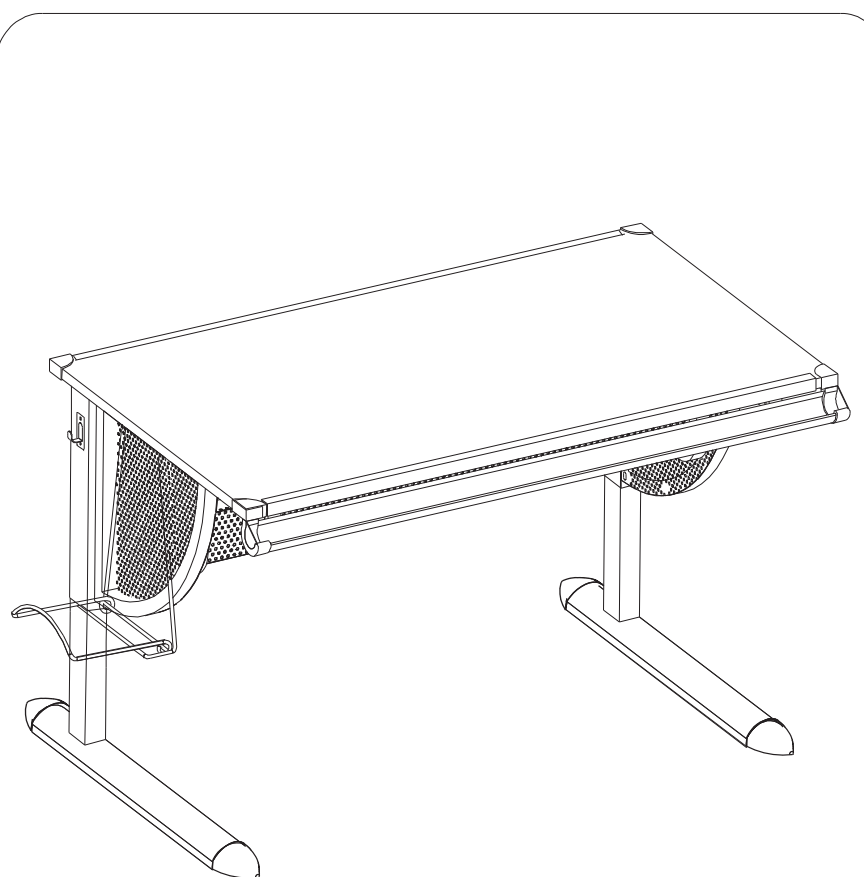

PART	QTY.	ITEM		PART	QTY.	ITEM	
A	4	M8X50mm		K	14	Ø16	
B	2	M8X25mm		L	4	Ø16X10	
C	16	M6X35mm		M	2	M16	
D	16	M6X10mm		N	1		
E	4	M4x8mm		O	1		
F	2	M3.5X14mm		P	2		
G	2	M8		Q	1	M4X57	
H	14	M6		R	1	10~14	
I	6	M8		S	1	13	
J	12	Ø20					

MULTI FUNCTIONS COMPUTER TABLE

705010 ASSEMBLY INSTRUCTION

Thanks for purchasing one of our products, please read carefully the assembly instructions before the installation (Attention: Do not tighten the screws before all screws are in place).