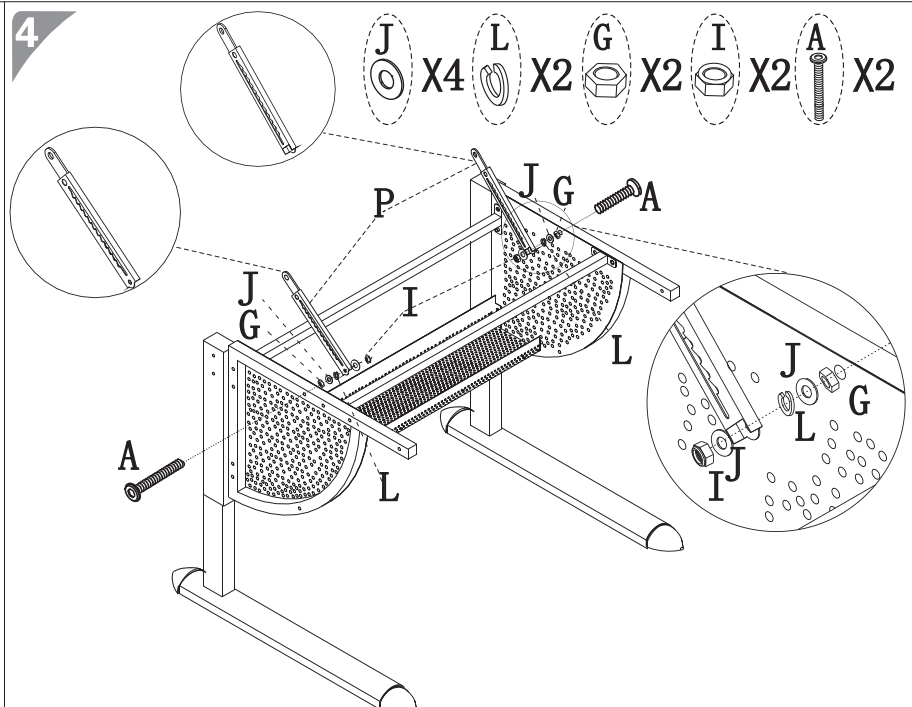

PART	QTY.	ITEM		PART	QTY.	ITEM	
A	4	M8X50mm		K	14	Ø16	
B	2	M8X25mm		L	4	Ø16X10	
C	16	M6X35mm		M	2	M16	
D	16	M6X10mm		N	1		
E	4	M4x8mm		O	1		
F	2	M3.5X14mm		P	2		
G	2	M8		Q	1	M4X57	
H	14	M6		R	1	10~14	
I	6	M8		S	1	13	
J	12	Ø20					

MULTI FUNCTIONS COMPUTER TABLE

705010 ASSEMBLY INSTRUCTION

Thanks for purchasing one of our products, please read carefully the assembly instructions before the installation (Attention: Do not tighten the screws before all screws are in place).