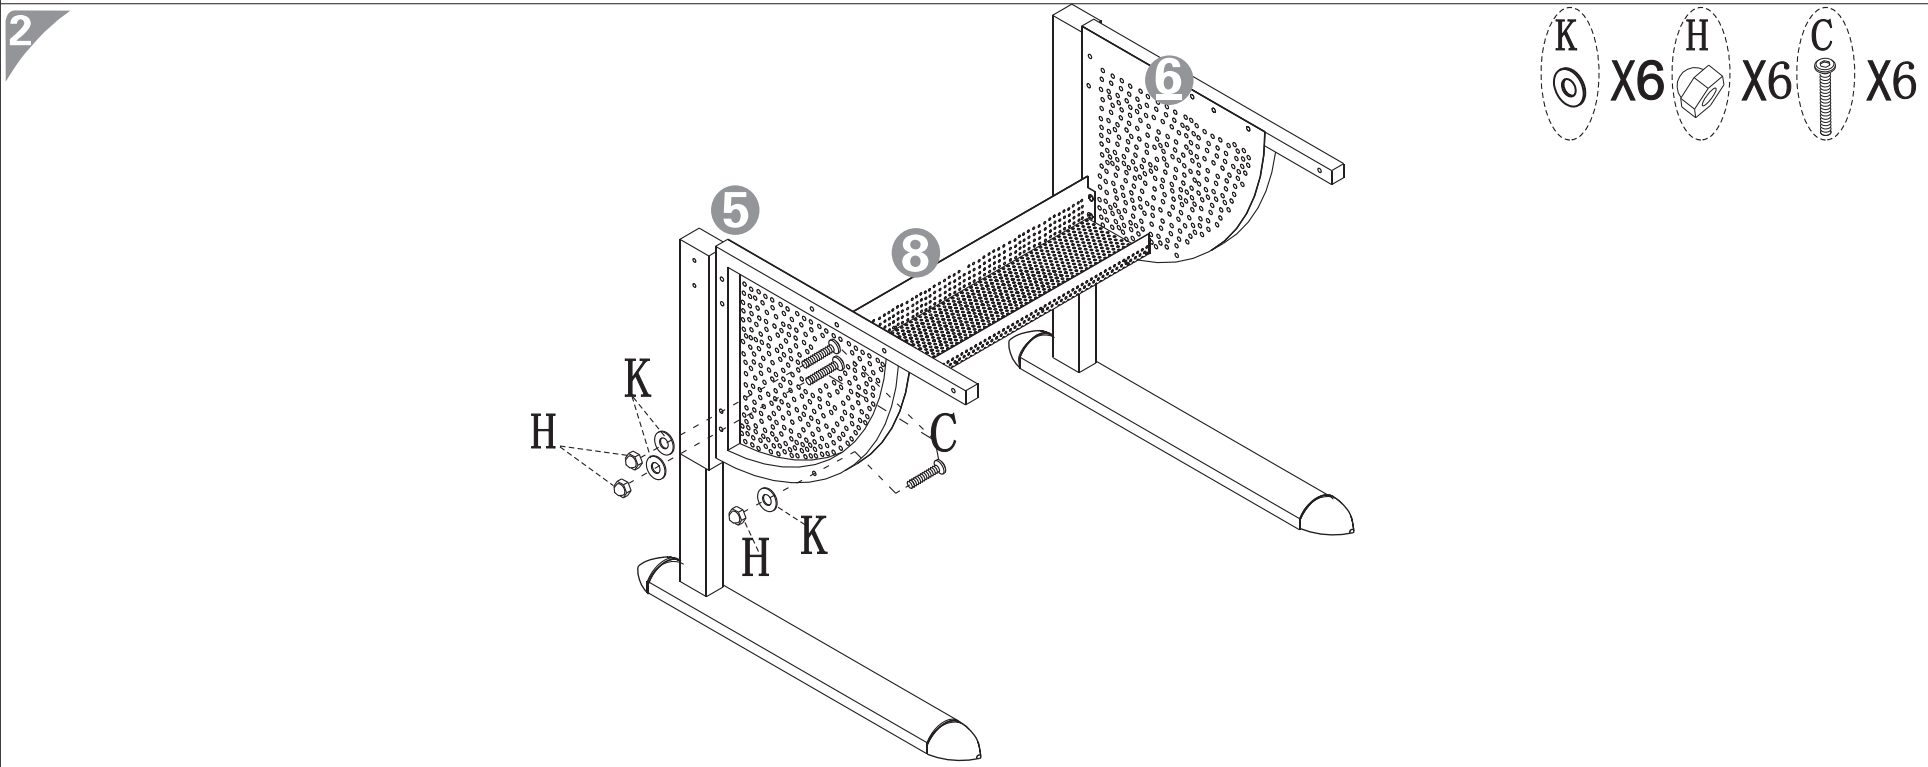

PART	QTY.	ITEM		PART	QTY.	ITEM	
A	4	M8X50mm		K	14	Ø16	
B	2	M8X25mm		L	4	Ø16X10	
C	16	M6X35mm		M	2	M16	
D	16	M6X10mm		N	1		
E	4	M4x8mm		O	1		
F	2	M3.5X14mm		P	2		
G	2	M8		Q	1	M4X57	
H	14	M6		R	1	10~14	
I	6	M8		S	1	13	
J	12	Ø20					

MULTI FUNCTIONS COMPUTER TABLE

705010 ASSEMBLY INSTRUCTION

Thanks for purchasing one of our products, please read carefully the assembly instructions before the installation (Attention: Do not tighten the screws before all screws are in place).