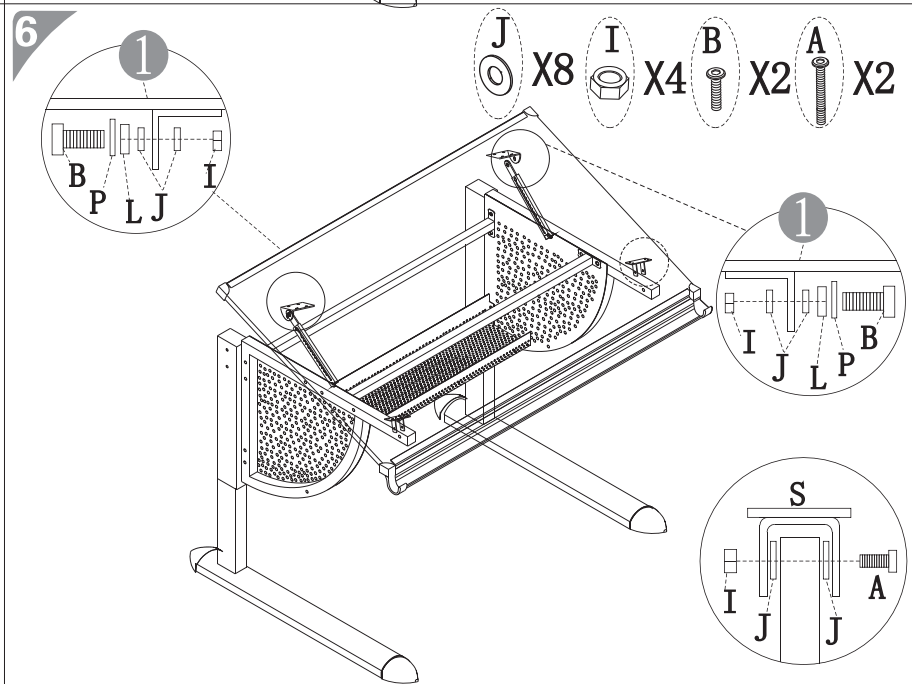

PART	QTY.	ITEM		PART	QTY.	ITEM	
A	4	M8X50mm		K	14	Ø16	
B	2	M8X25mm		L	4	Ø16X10	
C	16	M6X35mm		M	2	M16	
D	16	M6X10mm		N	1		
E	4	M4x8mm		O	1		
F	2	M3.5X14mm		P	2		
G	2	M8		Q	1	M4X57	
H	14	M6		R	1	10~14	
I	6	M8		S	1	13	
J	12	Ø20					

MULTI FUNCTIONS COMPUTER TABLE

705010 ASSEMBLY INSTRUCTION

Thanks for purchasing one of our products, please read carefully the assembly instructions before the installation (Attention: Do not tighten the screws before all screws are in place).