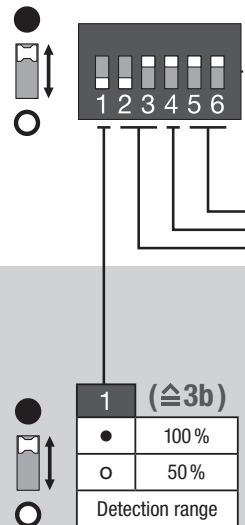

# HIGHBAY SENSOR REMOTE CONTROL

LEDVANCE

|                                      | EAN           | l x w x h [mm] |  Weight |
|--------------------------------------|---------------|----------------|--|
| HB SENSOR REMOTE CONTROL 87 147 190W | 4058075611436 | 117 x 56 x 15  | 0.04 kg  |

## Teaching multiple HighBays<sup>1)</sup>

# HIGHBAY SENSOR REMOTE CONTROL

Apply your remote settings to other HighBays <sup>11)</sup>

Save your manual remote settings <sup>12)</sup>

Reset all your remote settings <sup>13)</sup>

|          |                 |  |
|----------|-----------------|--|
| <b>1</b> | <b>(≅3b)</b>    |  |
| ●        | 100 %           |  |
| ○        | 50 %            |  |
|          | Detection range |  |