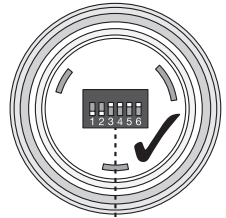

## Teaching multiple HighBays<sup>1)</sup>

# HIGHBAY SENSOR REMOTE CONTROL

Apply your remote settings to other HighBays <sup>11)</sup>

Save your manual remote settings <sup>12)</sup>

Reset all your remote settings <sup>13)</sup>

|          |                 |  |
|----------|-----------------|--|
| <b>1</b> | <b>(≅3b)</b>    |  |
| ●        | 100 %           |  |
| ○        | 50 %            |  |
|          | Detection range |  |