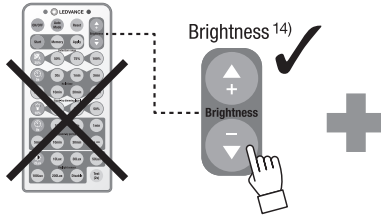

## Teaching multiple HighBays<sup>1)</sup>

# HIGHBAY SENSOR REMOTE CONTROL

Apply your remote settings to other HighBays <sup>11)</sup>

Save your manual remote settings <sup>12)</sup>

Reset all your remote settings <sup>13)</sup>

|          |                 |  |
|----------|-----------------|--|
| <b>1</b> | <b>(≅3b)</b>    |  |
| ●        | 100 %           |  |
| ○        | 50 %            |  |
|          | Detection range |  |