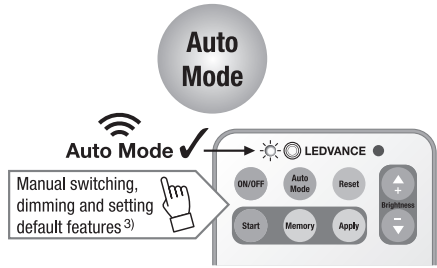

# HIGHBAY SENSOR REMOTE CONTROL

## Teaching multiple HighBays<sup>1)</sup>

# HIGHBAY SENSOR REMOTE CONTROL

Apply your remote settings to other HighBays <sup>11)</sup>

Save your manual remote settings <sup>12)</sup>

Reset all your remote settings <sup>13)</sup>

|          |                 |  |
|----------|-----------------|--|
| <b>1</b> | <b>(≅3b)</b>    |  |
| ●        | 100 %           |  |
| ○        | 50 %            |  |
|          | Detection range |  |