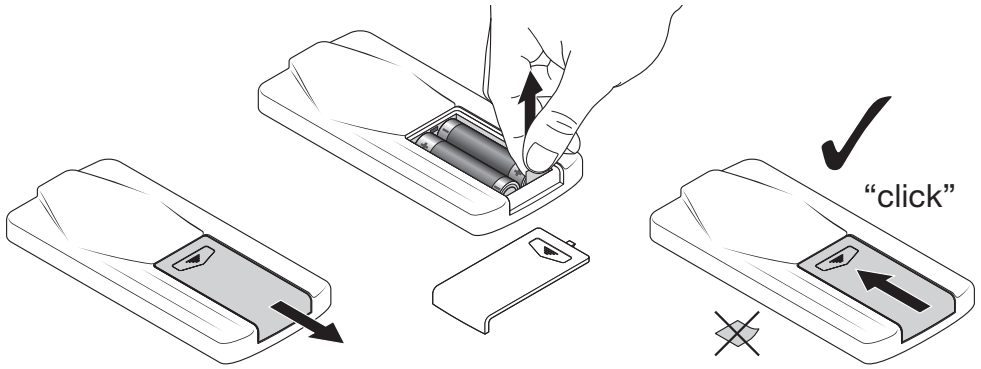

HIGHBAY SENSOR REMOTE CONTROL