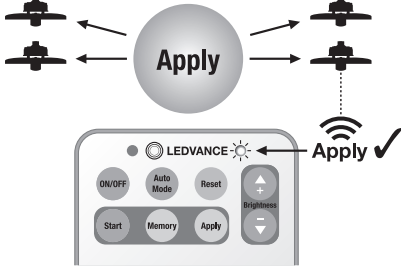

HIGHBAY SENSOR REMOTE CONTROL

Apply your remote settings to other HighBays ¹¹⁾