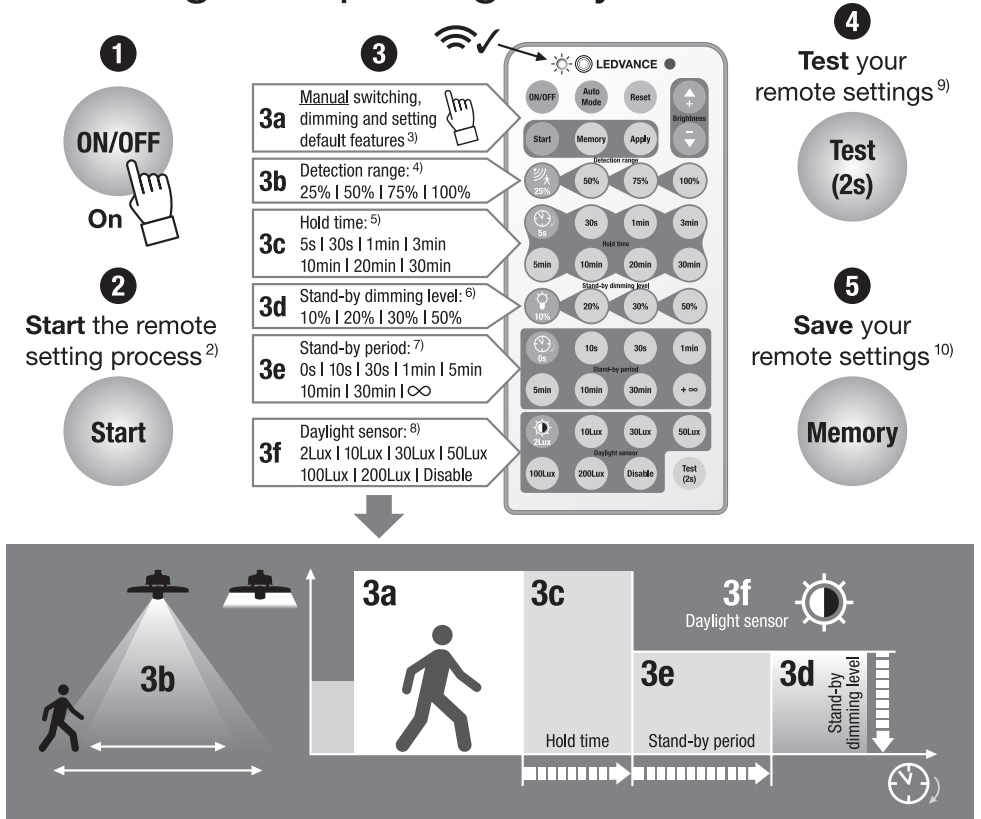

# HIGHBAY SENSOR REMOTE CONTROL

LEDVANCE

|                                      | EAN           | l x w x h [mm] |  Weight |
|--------------------------------------|---------------|----------------|--|
| HB SENSOR REMOTE CONTROL 87 147 190W | 4058075611436 | 117 x 56 x 15  | 0.04 kg  |

# HIGHBAY SENSOR REMOTE CONTROL

## Teaching multiple HighBays<sup>1)</sup>