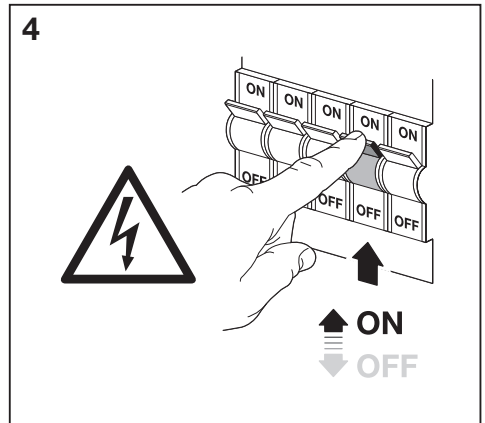

LED Office Line Grid DIM

1x

LED Office Line DIM

1x

H	mm
W	
H	
W	
L	
L x W x H [mm]	
GRID DIM 0.6 25W	595x134x46
GRID DIM 1.2 50W	1195x134x46
DIM 0.6 25W	595x134x46
DIM 1.2 50W	1195x134x46

C10567405
G11068586
11.02.2019