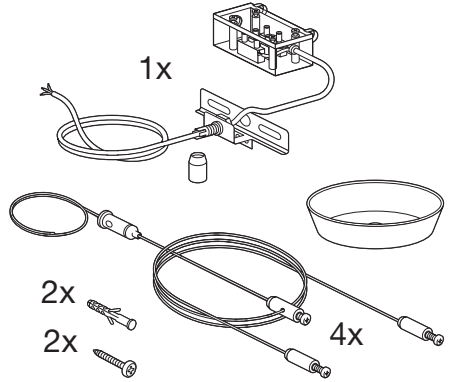

LED OFFICE LINE

	EAN	W	lm	K	⊖ (°C)	V~	mA	Hz	PF	👤
LED OFFICE LINE DIM 0.6 25 W / 840	4058075271500	25	2000	4000	-20...+40	220-240	111	50/60	>0.9	0.7 kg
LED OFFICE LINE DIM 1.2 50 W / 840	4058075271524	50	4000	4000	-20...+40	220-240	223	50/60	>0.9	1.2 kg
LED OFFICE LINE GRID DIM 0.6 25 W / 840	4058075271548	25	2000	4000	-20...+40	220-240	111	50/60	>0.9	0.7 kg
LED OFFICE LINE GRID DIM 1.2 50 W / 840	4058075271562	50	4000	4000	-20...+40	220-240	223	50/60	>0.9	1.4 kg

LED Office Line Grid DIM

1x

LED Office Line DIM

1x

H	mm
W	
H	
W	
L	
L x W x H [mm]	
GRID DIM 0.6 25W	595x134x46
GRID DIM 1.2 50W	1195x134x46
DIM 0.6 25W	595x134x46
DIM 1.2 50W	1195x134x46

C10567405
G11068586
11.02.2019