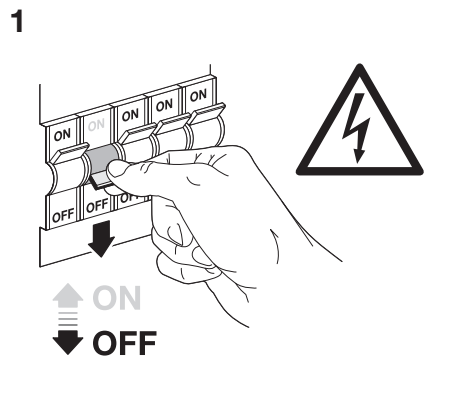

LED Office Line Grid DIM

1x

LED Office Line DIM

1x

H	mm
W	
H	
W	
L	
L x W x H [mm]	
GRID DIM 0.6 25W	595x134x46
GRID DIM 1.2 50W	1195x134x46
DIM 0.6 25W	595x134x46
DIM 1.2 50W	1195x134x46

C10567405
G11068586
11.02.2019