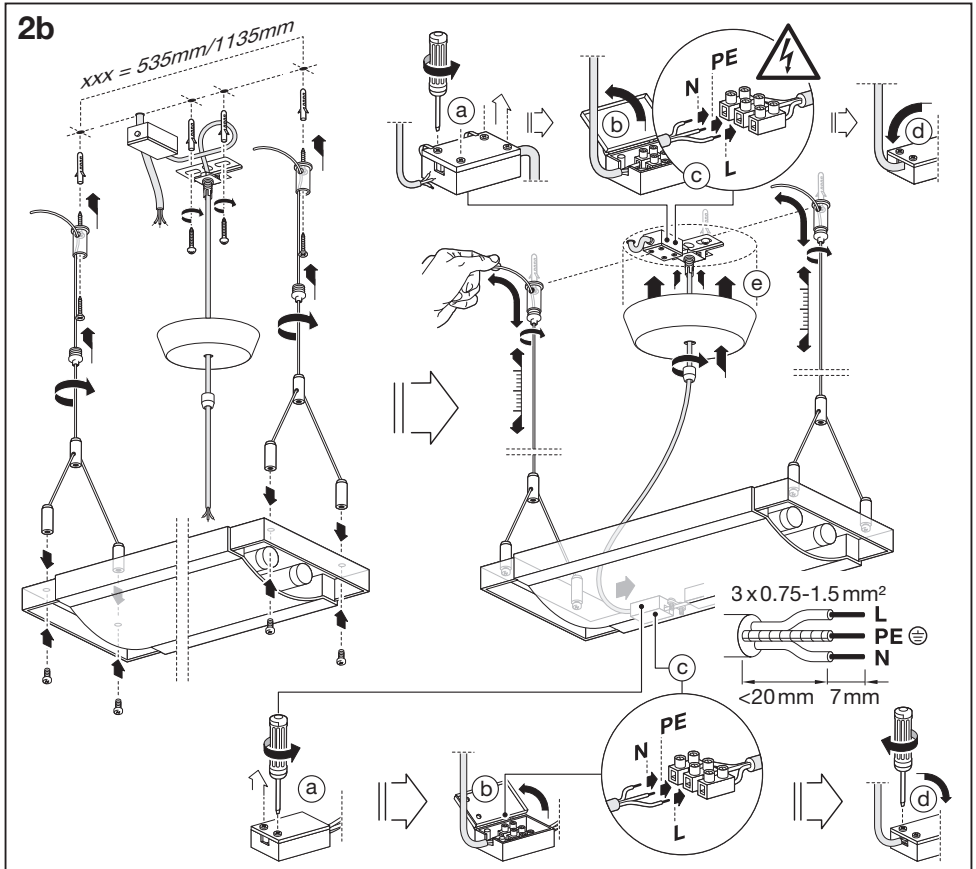

LED OFFICE LINE

	EAN	W	lm	K	⊖ (°C)	V~	mA	Hz	PF	👤
LED OFFICE LINE DIM 0.6 25 W / 840	4058075271500	25	2000	4000	-20...+40	220-240	111	50/60	>0.9	0.7 kg
LED OFFICE LINE DIM 1.2 50 W / 840	4058075271524	50	4000	4000	-20...+40	220-240	223	50/60	>0.9	1.2 kg
LED OFFICE LINE GRID DIM 0.6 25 W / 840	4058075271548	25	2000	4000	-20...+40	220-240	111	50/60	>0.9	0.7 kg
LED OFFICE LINE GRID DIM 1.2 50 W / 840	4058075271562	50	4000	4000	-20...+40	220-240	223	50/60	>0.9	1.4 kg

LED Office Line Grid DIM

1x

LED Office Line DIM

1x

H	mm
W	
H	
W	
L	
L x W x H [mm]	
GRID DIM 0.6 25W	595x134x46
GRID DIM 1.2 50W	1195x134x46
DIM 0.6 25W	595x134x46
DIM 1.2 50W	1195x134x46

C10567405
G11068586
11.02.2019