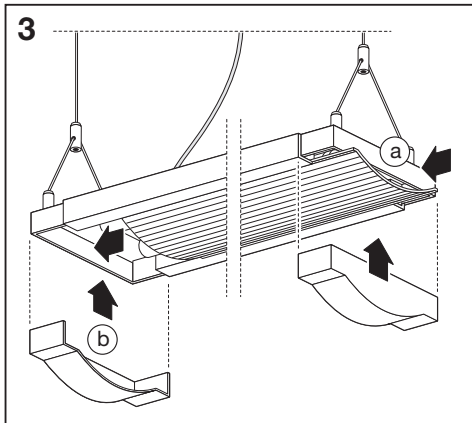

LED Office Line Grid DIM

1x

LED Office Line DIM

1x

H	mm
W	
H	
W	
L	
L x W x H [mm]	
GRID DIM 0.6 25W	595x134x46
GRID DIM 1.2 50W	1195x134x46
DIM 0.6 25W	595x134x46
DIM 1.2 50W	1195x134x46

C10567405
G11068586
11.02.2019