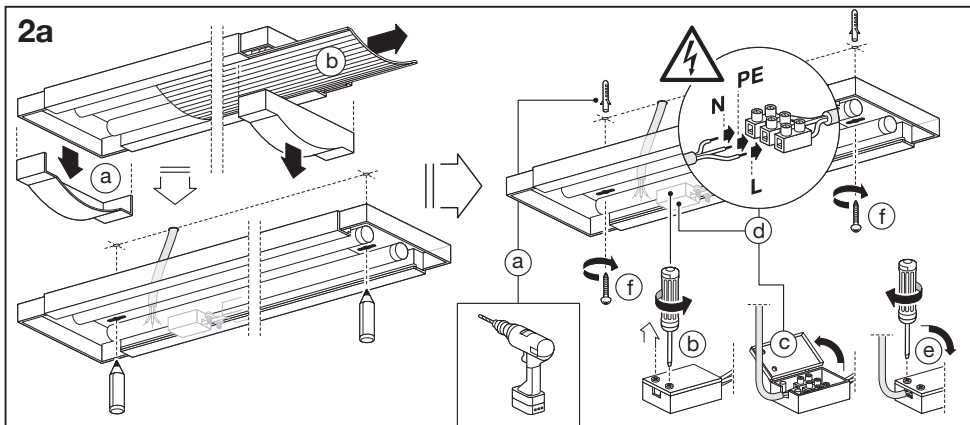

LED Office Line Grid DIM

1x

LED Office Line DIM

1x

H	mm
W	
H	
W	
L	
L x W x H [mm]	
GRID DIM 0.6 25W	595x134x46
GRID DIM 1.2 50W	1195x134x46
DIM 0.6 25W	595x134x46
DIM 1.2 50W	1195x134x46

C10567405
G11068586
11.02.2019