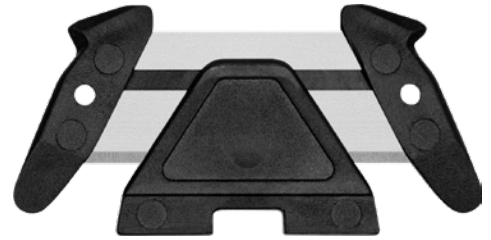

Replacement blade for safety blade

Double-sided, suitable for art. no. 53639 080

Version:

- Stainless steel blade
- Concealed cutting edges provide maximum protection against injury
- Blade guard prevents damage to the goods in the package

Art. no.	53639 160
Width of knife blade	30 mm

EAN-Code

4003801866208