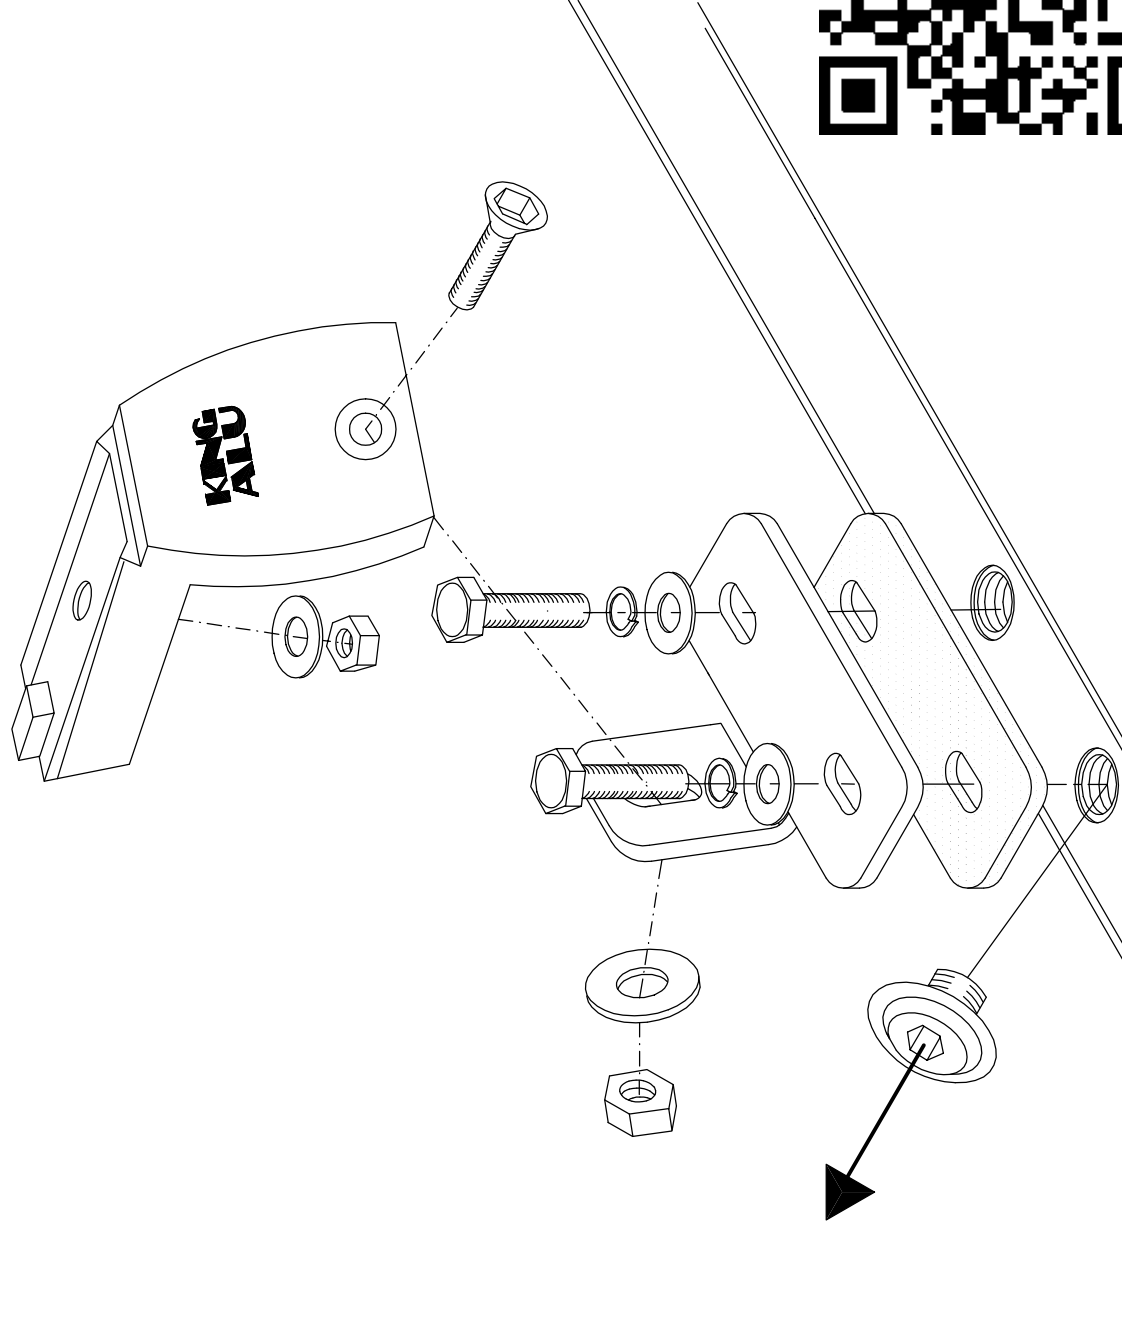

# FORD CUSTUM

320x143 cm.

 S 6X	 M8 6X	 M8 12X
 M8x25 14 Nm 12X	 98° 6X	
 3xD M8 24X	 6X	
 KING ALU 2X	 M8x25 6X	

**KING ALU**  
[www.king-ping.nl](http://www.king-ping.nl)  
 Email: [info@king-ping.nl](mailto:info@king-ping.nl)

**MAX. 100 KG**

ALUFOLD320143S 07/2013

MONTAGEFOLIO KING-ALU IMPERIAL