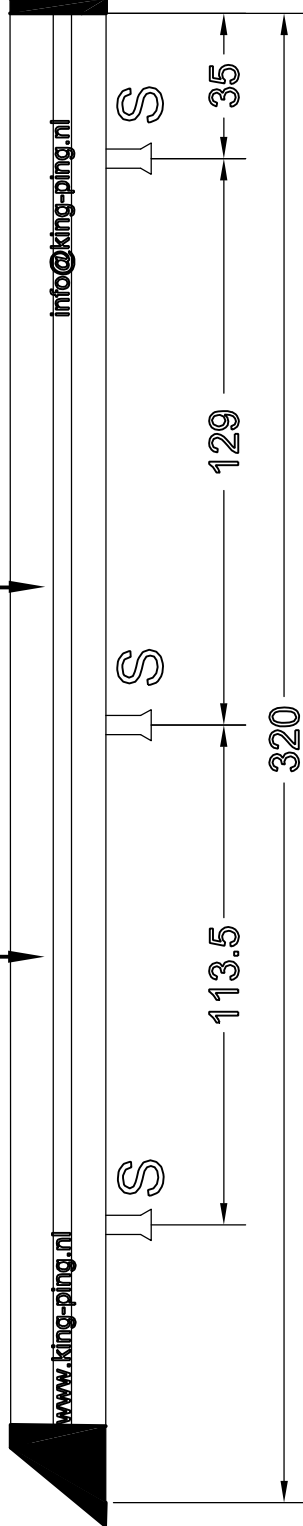

# FORD CUSTUM

320x143 cm.

 S 6X	 M8 6X	 M8 12X
 M8x25 14 Nm 12X	 98° 6X	
 3xD M8 24X	 6X	
 KING ALU 2X	 M8x25 6X	

**KING ALU**  
[www.king-ping.nl](http://www.king-ping.nl)  
 Email: [info@king-ping.nl](mailto:info@king-ping.nl)

**MAX. 100 KG**

ALUFOLD320143S 07/2013

MONTAGEFOLIO KING-ALU IMPERIAL