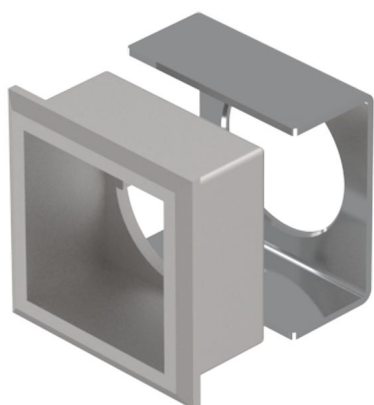

EAO – Your Expert Partner for Human Machine Interfaces

61-9930.4 - Front bezel set for indicator, pushbutton, illuminated pushbutton, flush design

61-9930.4 - Front bezel set for indicator, pushbutton, illuminated pushbutton, flush design

Attention: The preview is based on a sample product. This can differ from your current configuration.

Mounting

Mounting cut-out
Design 21 mm x 21 mm
flush

Front

Front bezel material
Front bezel colour
Front dimension
Front shape Plastic
silver
24 mm x 24 mm
square

Other Attributes

Weight 0,008 kg

EAO – Your Expert Partner for Human Machine Interfaces

61-9930.4 - Front bezel set for indicator, pushbutton, illuminated pushbutton, flush design

Mounting cut-outs

X = Screw terminal