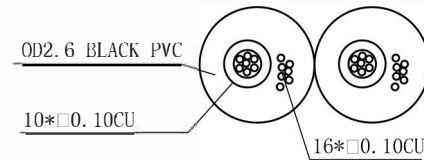

Model	L(mm)
AV29752	100±30
AV29753	200±30
AV29754	1800±100
AV29755	3000±100

NOTE:

- 1.CABLE:(0.10CU*10+0.10CU*16)OD2.6mm*2,BLACK COLOR ,PVC JACKET.
- 2.CONNECTORS:φ3.5mm STEREO JACK*1PCS,RCA PLUG *2PCS
- 3.MOLD ASSEMBLY,BLACK COLOR(3.5mm),RED/BLACK COLOR(RCA PLUG)
- 4.OPEN/SHORT TEST:100% TEST. INSULATION:5M
- 5.ROHS COMPLIANT

Customer				Product name	3.5 stereo female to 2RCA male (Ni)	Material	Colour	Unit	View
Design	Technology			Model	29752-29755			mm	
Check	Standard			Drawing No					
Approve	Date			2022.03.05					