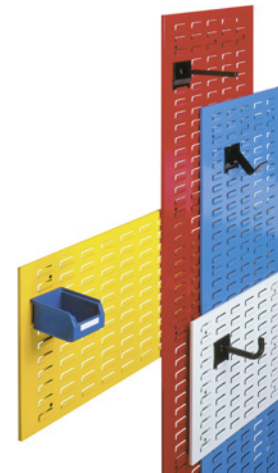

Slotted panel

® RasterPlan

Application:

For attachment to the wall or workbenches.

Version:

- 1.25 mm sheet steel with embossed slots
- Edge folded all round and stiffened with support members
- Surface: plastic-coated
- Other colours are deliverable on request: Slate grey RAL 7015; traffic yellow RAL 1023; light blue RAL 5012; jet black RAL 9005
- RasterPlan support elements and tool holder for insertion in slotted panels from no. 50638 730, RasterPlan easy-view storage bins see no. 50638 816-837

Art. no.	50638 682
Design	Transverse
Height	450 mm
Width	1500 mm
Material	Sheet steel
Colour	Sky blue RAL 5015

EAN-Code

4251142206652