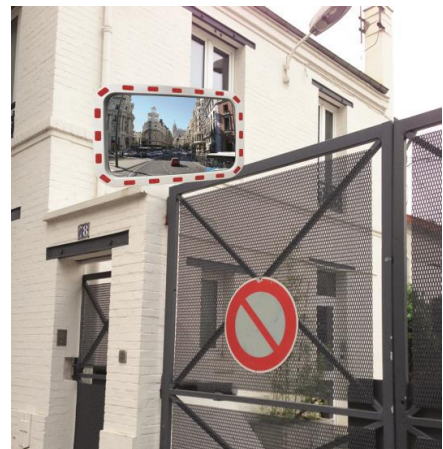

Specifications :

- Convex mirror
- To be used inside / outside
- Reflective red tapes
- Supplied with post or wall fixation Ø 60 mm