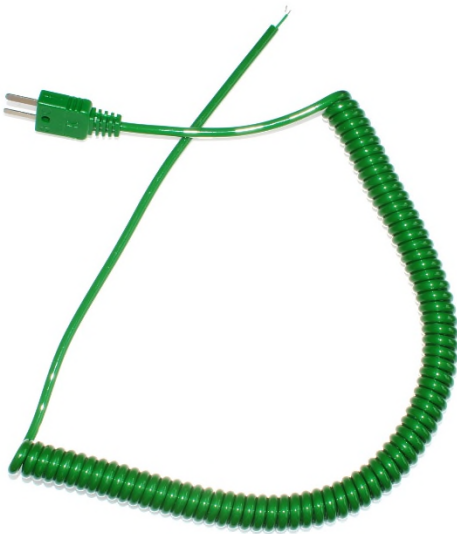

Datasheet

IEC Polyurethane Insulated Curly Thermocouple Lead with Miniature Thermocouple Plug

Type K or T

- Excellent coil retention
- Single pair of stranded conductors
- Polyurethane insulated
- 2 metres long when fully extended
- One end is unterminated, the other has a miniature thermocouple plug
- Insulation rating -25°C to +125°C
- Tolerance class 2
- Colour coded to IEC-584-3

Type	Outer Colour	Length	Allied code	RS Order Number
K	Green	2 metres	70657217	827-6056
T	Brown	2 metres	70657215	827-6050