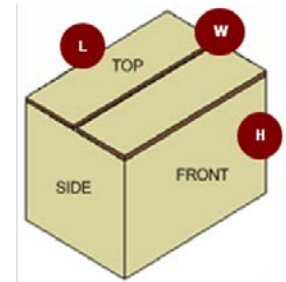

NETGEAR®

24-Port Gigabit Smart Managed Pro Switch with PoE+ and 2 SFP Ports GS724TPv2 Product Setup Sheet

Ordering Information

NETGEAR Part Number	UPC Number (GTIN-12)	EAN Number (GTIN-14)	Country
GS724TP-200AJS	606449119220	10606449119227	Asia Pacific region
GS724TP-200EUS	606449119244	10606449119241	Europe region
GS724TP-200INS	606449119251	10606449119258	India
GS724TP-200NAS	606449119268	10606449119265	North America region
GS724TP-200PRS	606449119237	10606449119234	China

Case Pack Qty	3		
Case Weight	kg	lb	
AJS	14.65	32.26	
EUS	14.77	32.54	
INS	14.11	31.07	
NAS	13.99	30.81	
PRS	14.12	31.09	
Case Dimensions	Length	Width	Height
mm	597	304	379
in	23.52	11.98	14.93