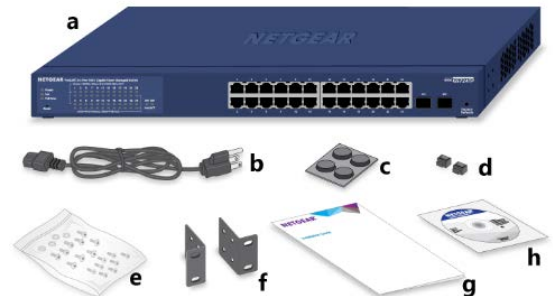

24-Port Gigabit Smart Managed Pro Switch with PoE+ and 2 SFP Ports GS724TPv2 Product Setup Sheet

Category

Smart Managed Pro Switches

Product Name

NETGEAR 24-Port Gigabit PoE+ Smart Managed Pro Switch with 2 SFP Ports (GS724TPv2)

Ecom Product Nomenclature

157 characters: NETGEAR 24-Port Gigabit PoE+ Ethernet Smart Managed Pro Switch with 2 SFP Ports |190W |ProSAFE Lifetime warranty and lifetime technical chat support (GS724TPv2)

101 characters: NETGEAR 24-Port 190W Gigabit PoE+ Ethernet Smart Managed Pro Switch with 2 SFP Ports (GS724TPv2)

81 characters: NETGEAR 24-Port Gigabit PoE+ Smart Managed Pro Switch with 2 SFP (GS724TPv2)

67 characters: NETGEAR 24p Gigabit PoE+ Smart Managed Pro Switch (GS724TPv2)

52 characters: NETGEAR 24p Gigabit PoE+ Switch (GS724TPv2)

Package Contents

- Switch
- Power cord(s)
- Rubber footpads for tabletop installation
- Rubber protection caps in SFP sockets
- Screws for rack mounting
- Brackets for rack mounting
- Installation guide
- Resource CD with NETGEAR Smart Control Center utility