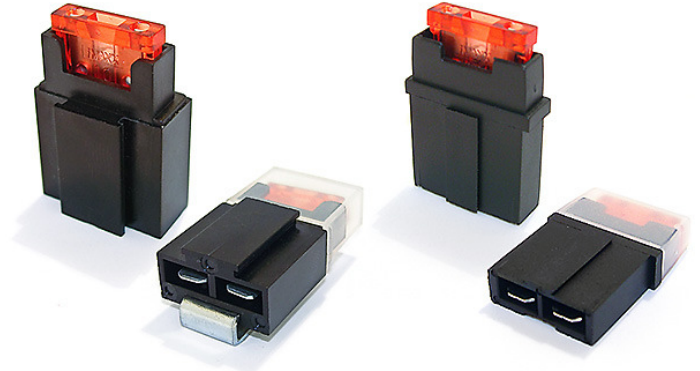

parallel tabs holder H1010-H1110, normOTO fuse

- 6.3mm parallel vertical tab connects
- robust bakelite or standard PA6.6 body material
- clear cover optional
- mounting bracket for H1010 optional

iMaXX ref.	Description
H1005	Cover for fuse holder H1010
H1007	Mounting bracket steel, for holder H1010
H1010	FH normOTO bakelite 6.3 tabs vert. 1p link
H1105	Cover for fuse holder H1110
H1110	FH normOTO PA 66 6.3 tabs vert. 1p link