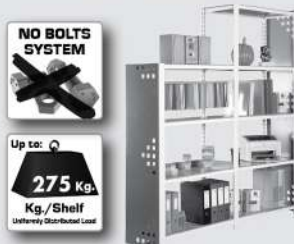

On-line instructions: www.simonrack.com/instructions LOGIN: 196003

www.simonrack.com • www.simonrack.com • www.simonrack.com • www.simonrack.com

SIMONCLASSIC

SIMONCLICK

OFFCLICK

SIMONFORTE

SIMONCROMO

SIMONINOX