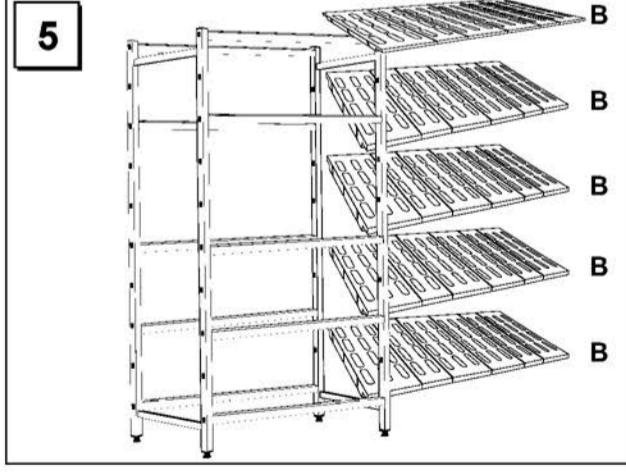

STANDARD INSTRUCTIONS PP

SIMONCLASSIC

SIMONCLICK

SIMONTALLER

SIMONAUTO

SIMONWORK

SIMONLOCKER

SIMONOFFICE

SIMONHOME

SIMONGARDEN

SIMONINOX

SIMONINDUSTRIAL

SIMONLEVER

ALTILOS Y PASILLOS ELEVADOS
PLATFORMS AND MEZZANINES
LAGERBÜHNEN • PLATES-FORMES ET MEZZANINES