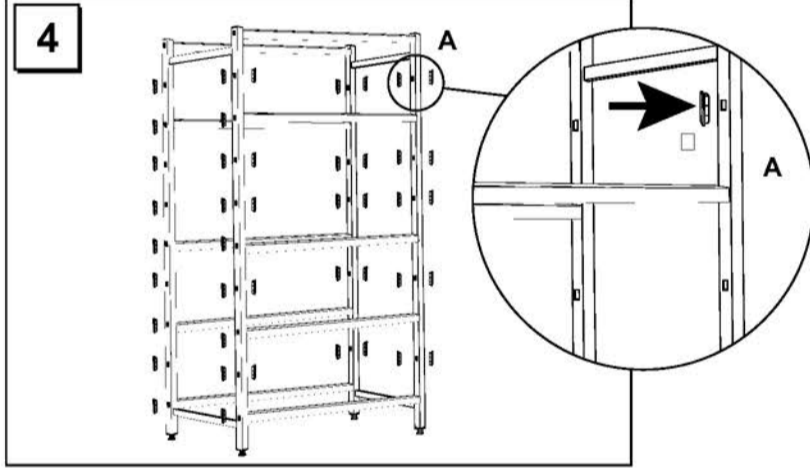

STANDARD INSTRUCTIONS PP

SIMONCLASSIC

SIMONCLICK

SIMONTALLER

SIMONAUTO

SIMONWORK

SIMONLOCKER

SIMONOFFICE

SIMONHOME

SIMONGARDEN

SIMONINOX

SIMONINDUSTRIAL

SIMONLEVER

ALTILOS Y PASILLOS ELEVADOS
PLATFORMS AND MEZZANINES
LAGERBÜHNEN • PLATES-FORMES ET MEZZANINES