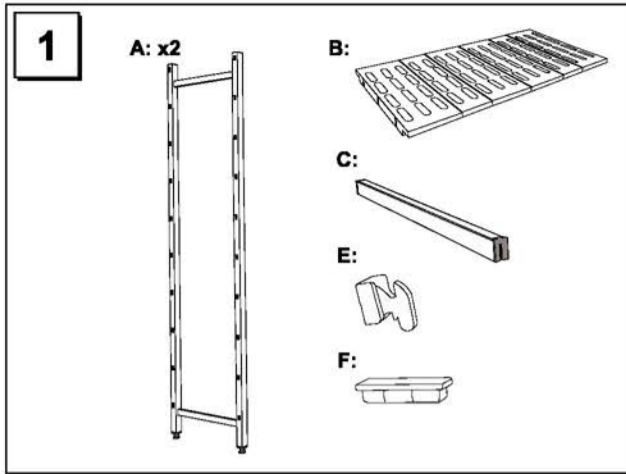

STANDARD INSTRUCTIONS PP

SIMONCLASSIC

SIMONCLICK

SIMONTALLER

SIMONAUTO

SIMONWORK

SIMONLOCKER

SIMONOFFICE

SIMONHOME

SIMONGARDEN

SIMONINOX

SIMONINDUSTRIAL

SIMONLEVER

ALTILOS Y PASILLOS ELEVADOS
PLATFORMS AND MEZZANINES
LAGERBÜHNEN • PLATES-FORMES ET MEZZANINES