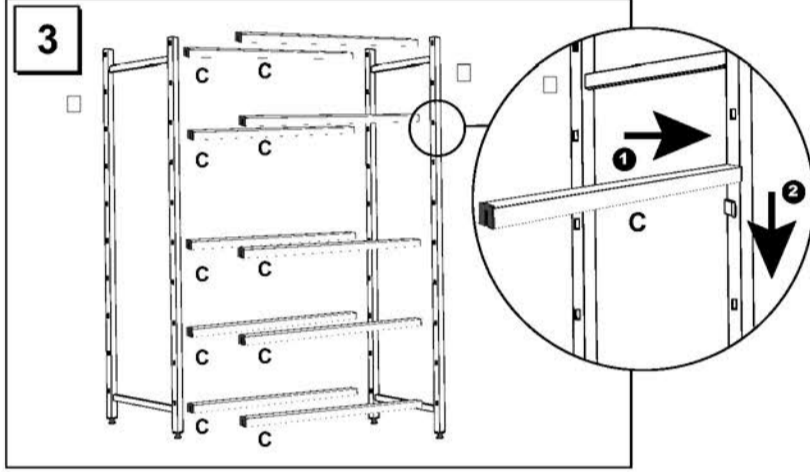

STANDARD INSTRUCTIONS PP

SIMONCLASSIC

SIMONCLICK

SIMONTALLER

SIMONAUTO

SIMONWORK

SIMONLOCKER

SIMONOFFICE

SIMONHOME

SIMONGARDEN

SIMONINOX

SIMONINDUSTRIAL

SIMONLEVER

ALTILOS Y PASILLOS ELEVADOS
PLATFORMS AND MEZZANINES
LAGERBÜHNEN • PLATES-FORMES ET MEZZANINES