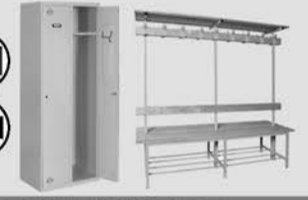

STANDARD INSTRUCTIONS PP

SIMONCLASSIC

SIMONCLICK

SIMONTALLER

SIMONAUTO

SIMONWORK

SIMONLOCKER

SIMONOFFICE

SIMONHOME

SIMONGARDEN

SIMONINOX

SIMONINDUSTRIAL

SIMONLEVER

ALTILOS Y PASILLOS ELEVADOS
PLATFORMS AND MEZZANINES
LAGERBÜHNEN • PLATES-FORMES ET MEZZANINES