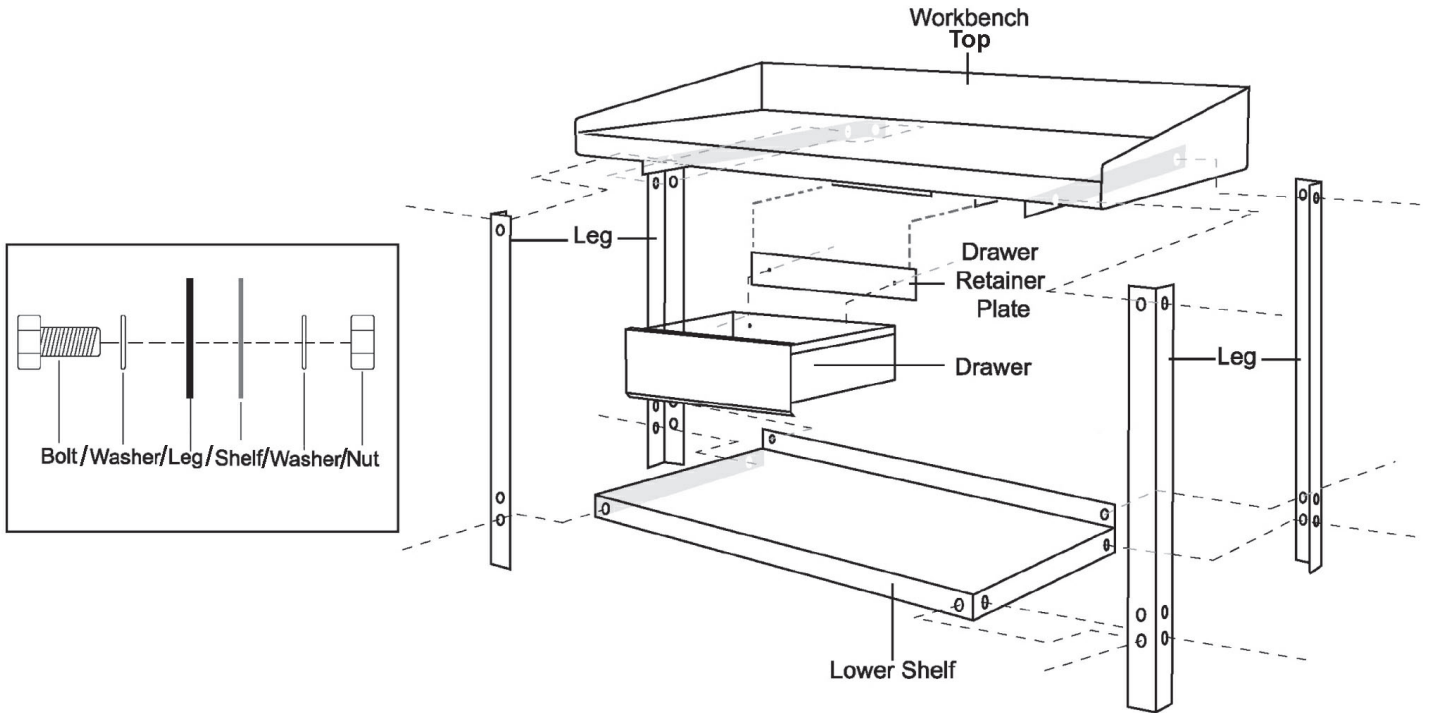

Parts Information:
Workbench Steel with 1 Drawer
Model No: AP1010.V3 / AP1015.V3 / AP1020.V3

Item	Part No.	Description
1	AP1010.V3-01	Lock And Key Assy
2	AP1010.V3-02	Bolt,Nut And Star Washer, 10x20mm
3	AP1010.V3-03	Rd Head S/T Screw 5.5 x 8.5 Black
4	AP1010.V3-04	Corner Post

Item	Part No.	Description
5	AP1010.V3-05	Drawer
6	AP1010.V3-06	Fixing Kit, Complete
--	AP1	Single Drawer Unit (AP10 & AP30 Benches)

NOTE: It is our policy to continually improve products and as such we reserve the right to alter data, specifications and component parts without prior notice.