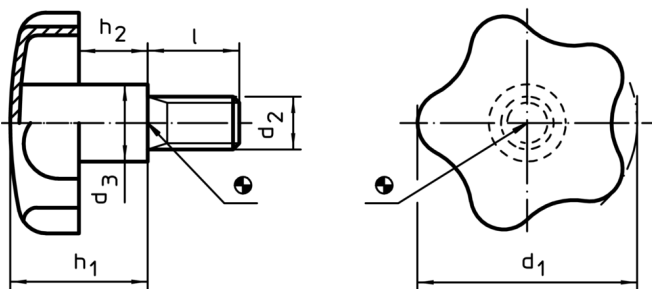

Grub Screws with Star Grip • stainless steel

24690.0162

Product Description

Material

- Handle**
- Stainless steel 1.4301, dull blasted
- Screw**
- Stainless steel 1.4301

More information

Notes

Grip: Sheet-iron drawn. **Hub:** Butt-welded

Drawing

Order information

Dimensions						[g]	Art. No.
d ₁	d ₂	l	d ₃	h ₁ ~	h ₂ ~		
60	M12	40	20	37.5	20	162	24690.0162

Application example

Compliance

RoHS compliant

Compliant according to Directive 2011/65/EU and Directive 2015/863