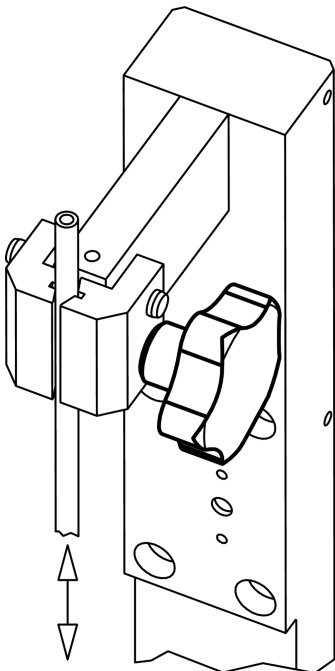

Grub Screws with Star Grip • stainless steel

24690.0162

Product Description

Material

- Handle**
- Stainless steel 1.4301, dull blasted
- Screw**
- Stainless steel 1.4301

More information

Notes

Grip: Sheet-iron drawn. **Hub:** Butt-welded

Drawing

Order information

Dimensions						[g]	Art. No.
d ₁	d ₂	l	d ₃	h ₁ ~	h ₂ ~		
60	M12	40	20	37.5	20	162	24690.0162

Application example

Compliance

RoHS compliant

Compliant according to Directive 2011/65/EU and Directive 2015/863