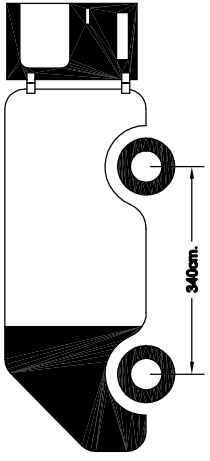

# Volkswagen T5

320x143 cm. L2 H1

 S	10X	 M6	* 10X	 M6x25	10X
 L	10X	3xD M6	* 10X	 10X	10X
 M8x25	10X	3xD M8	20X	*  M6	10X
 KING-ALU	2X	M8	20X		

[www.king-ping.com](http://www.king-ping.com)

[info@king-ping.com](mailto:info@king-ping.com)