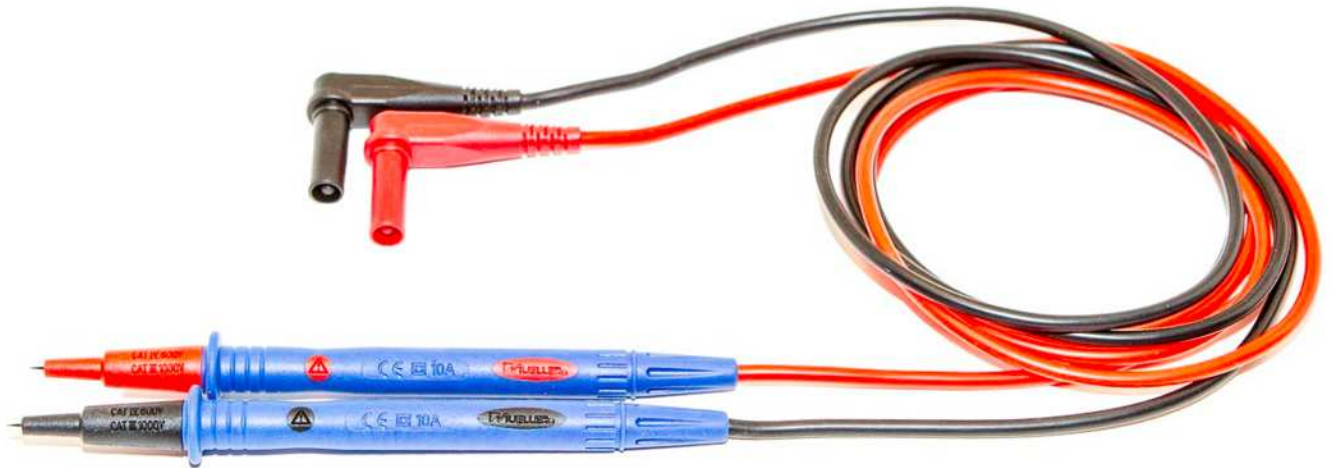

### BU-P5519A (PREMIUM TEST PROBE SET)

- The BU-P5519A is Mueller's premium test probe set. It includes one red and one black soft grip test probe.
- Constructed with premium, ultra-flex 18 AWG silicone jacketed wire and have over-molded, shrouded, right angle, safety tip, industry standard 4mm banana plugs.
- Features "snap-on" safety tips for extended category III and IV voltage ratings.
- Compatible with all major DMM (Digital Multi-meter) brands that accept shrouded 4mm banana plugs.
- 4 feet (1.2m) long
- Ratings: Cat IV 600V (with safety tip); Cat III 1000V (with safety tip); Cat II 1000V (without safety tip); 10 Amps.
- RoHS Compliant