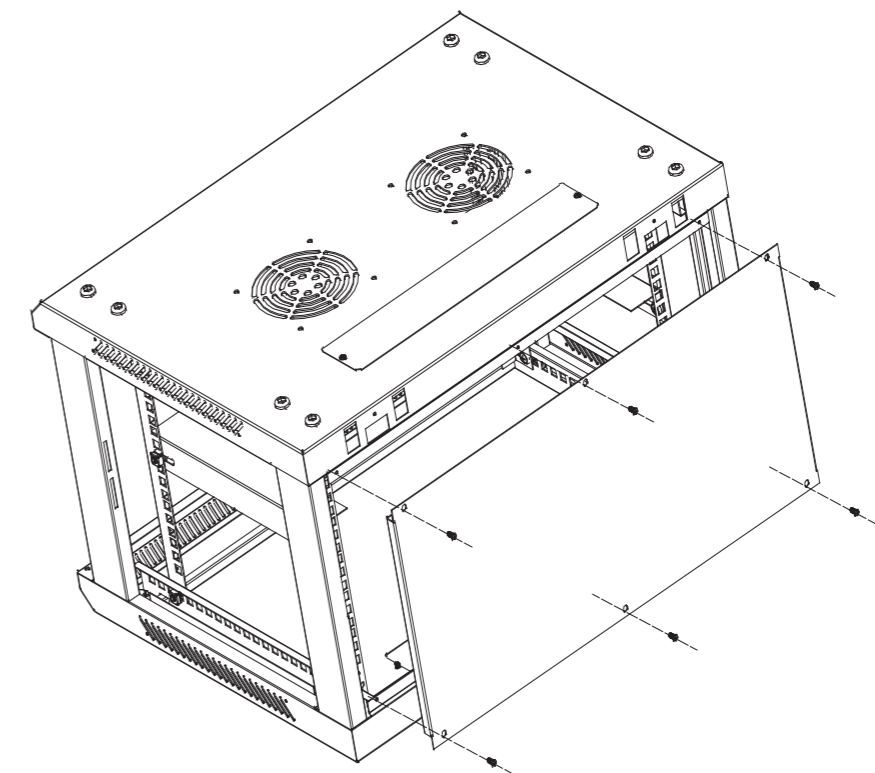

## Item List of Accessories Packaging

- Assembly Hardwares Kits:
- |                                      |                                    |
|--------------------------------------|------------------------------------|
| A. M8*12 Inner Hexagon Screw - 16pcs | E. M4*8 Self-tapping Screw - 12pcs |
| B. M8 Flange Nut - 16pcs             | F. White Plastic Washer - 1pcs     |
| C. M6*12 screw - 12pcs               | G. Keys-2pcs                       |
| D. M6 Cage Nut - 12pcs               |                                    |
- End User Hardwares Kits:  
 U Capacity <=9U, 12 sets cagenut ; U Capacity >=12U, 24 sets cagenut.

Tips: Check the quantities of the items before assembly.

(1) Assembly the top panel, frames and horizontal beams by 16pcs M8\*12 inner hexagon screws and 16pcs M8 flange nuts.

(3) Assembly the L type mounting brackets by 4pcs M6\*12 screws and 4pcs M6 cage nuts.

(2) Assembly the horizontal beams by 8pcs M6\*12 screws and 8pcs M6 Cage nuts.

(5) Assembly the back panel by 6pcs M4\*8 self-tapping screws.

Model number	Dimensions		
	Width (W)	Depth (D)	Height (H)
ALL-SMA6404GRAU	600	450	281.1
ALL-SMA6404SCHWARZ	600	450	281.1
ALL-SMA6406GRAU	600	450	370
ALL-SMA6406SCHWARZ	600	450	370
ALL-SMA6409GRAU	600	450	503.4
ALL-SMA6409SCHWARZ	600	450	503.4
ALL-SMA6412GRAU	600	450	636.7
ALL-SMA6412SCHWARZ	600	450	636.7
ALL-SMA6415GRAU	600	450	770.1
ALL-SMA6415SCHWARZ	600	450	770.1
ALL-SMA6418GRAU	600	450	903.4
ALL-SMA6418SCHWARZ	600	450	903.4
ALL-SMA6606GRAU	600	600	370
ALL-SMA6606SCHWARZ	600	600	370
ALL-SMA6609GRAU	600	600	503.4
ALL-SMA6609SCHWARZ	600	600	503.4
ALL-SMA6612GRAU	600	600	636.7
ALL-SMA6612SCHWARZ	600	600	636.7
ALL-SMA6615GRAU	600	600	770.1
ALL-SMA6615SCHWARZ	600	600	770.1
ALL-SMA6618GRAU	600	600	903.4
ALL-SMA6618SCHWARZ	600	600	903.4