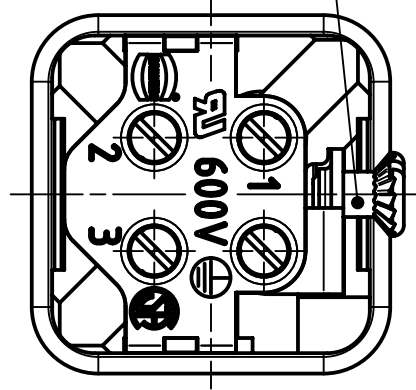

insert fixing screw  
enclosed separately

	All rights reserved Department EL PD - DE	All Dimensions in mm Original Size DIN A4		Scale 2:1	Free size tol.		Ref.	
		Created by VOLAR	Inspected by MATAU	Standardisation TIEMANNA	Date 2015-09-03	State Final Release		
HARTING Electric GmbH & Co. KG D-32339 Espelkamp		Title Han 3A M Insert Screw					Doc-Key / ECM-Nr. 100141670/UGD/006/A 500000094122	
		Type TB	Number 09 20 003 2611			Rev. A	Page 1/1	