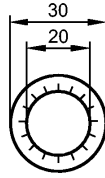

WASHER M18 DIN 6797-J19-VA2

Accessories

Product characteristics

serrated washer

Ø 20 mm / Ø 30 mm

Mechanical data

Design

for types M18