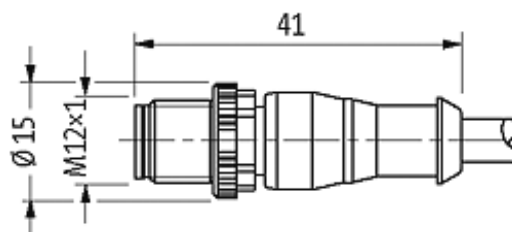

M12 male 0° with cable

PVC 4x0.34 ye UL/CSA 7,5m

M12

Male straight

4-pole

Art.-No. 7005 - M12 Lite - (plastic hexagonal screw) on request

Plastic housings with good resistance against chemicals and oils. The resistance to aggressive media should be individually tested for your application. Further details on request. Further cable lengths on request.

[Link to Product](#)

Illustration