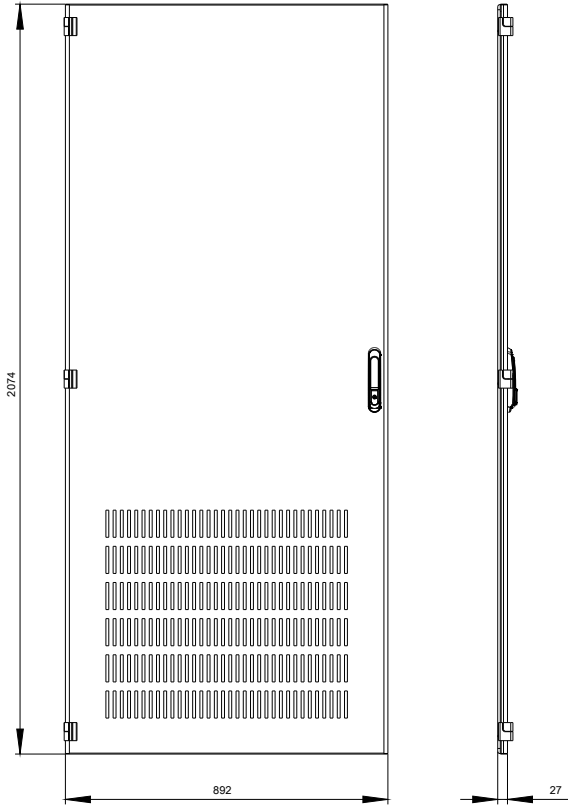

Information- and Downloadcenter (Catalogs, Brochures,...)

<http://www.siemens.com/lowvoltage/catalogs>

Industry Mall (Online ordering system)

<https://eb.automation.siemens.com/mall/en/WW/Catalog/Product/8MF12902UT151BA2>

Service&Support (Manuals, Certificates, Characteristics, FAQs,...)

<http://support.automation.siemens.com/WW/view/en/8MF12902UT151BA2/all>

Image database (product images, 2D dimension drawings, 3D models, device circuit diagrams, ...)

<http://www.automation.siemens.com/bilddb/cax_en.aspx?mfb=8MF12902UT151BA2>

CAX-Online-Generator

<http://www.siemens.com/cax>

Tender specifications

<http://ausschreibungstexte.siemens.com/tiplv>