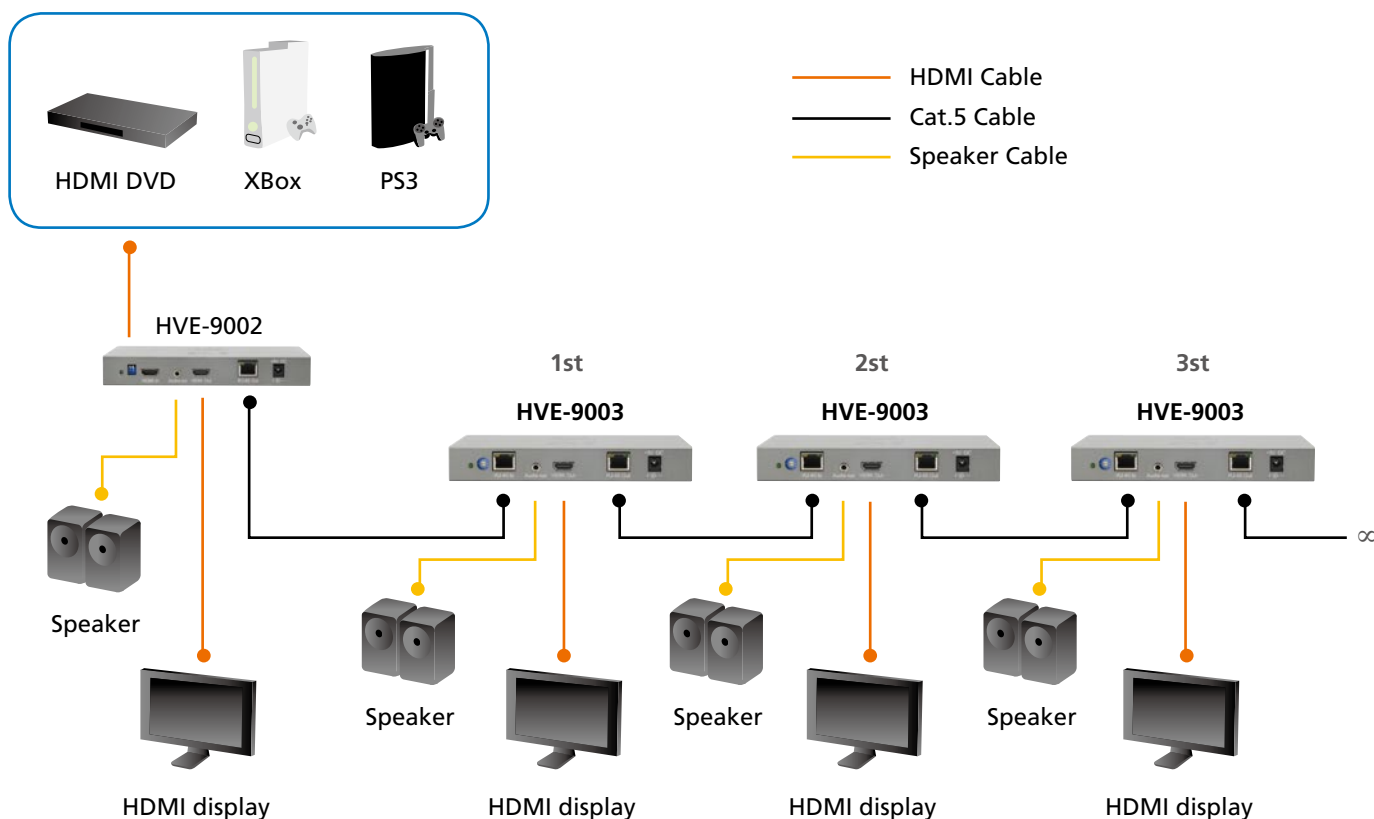

Technical Specifications

Model No.	HDMI Transmitter			HDMI Receiver	
	HVE-9001	HVE-9002	HVE-9003	HVE-9900	HVE-9000
Product Name	HDSpider™ HDMI Cat.5 Sender	HDSpider™ HDMI Cat.5 Sender+ 1HDMI Out	HDSpider™ HDMI Cat.5 Sender (Cascadable)	HDSpider™ HDMI Cat.5 Receiver (Short)	HDSpider™ HDMI Cat.5 Receiver (Long)
RJ-45 Input	-	-	1	1	1
RJ-45 Output	1	1	1	-	-
HDMI Input	1	1	-	-	-
HDMI Output	-	1	1	1	1
Max Resolution	1080i/1080p @60m/40m			1080i/1080p @15m/20m	1080i/1080p @60m/40m
Cascadable	-	-	∞	-	-
Audio	7.1-channel				
LED	Power and Activity				
Power Consumption	5V/2Am	5V/4Am		-	5V/2Am
Dimensions(mm)	87 L x 60 W x 25 H	180 L x 108 W x 27 H		45 L x 25 W x 20 H	87 L x 60 W x 25 H
Operating Temp.	0° C ~40° C				
Storage Temp.	-20° C ~ 60° C				
Humidity	20% ~ 90% Non-Condensing				

Product Diagram

Order Information Package Contents

HVE-9003: HDSpider™ HDMI Cat.5 Sender (Cascadable)
HVE-9003, Power Adapter, User Manual