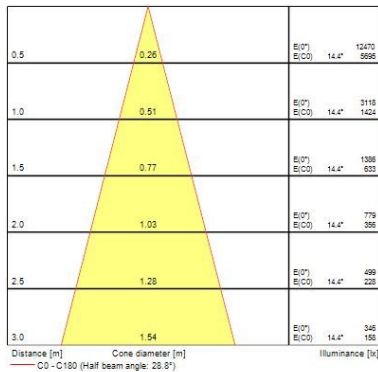

Myriad Deco - Housing only

MYRIAD DECO HOUSING SPOT 3000K DALI EM SILVER REF
2057964

Recessed Depth (mm)	72

Packaging

Single packaging type	Carton
Product EAN number	5025768579648
Packaging single length / height (cm)	17.5
Packaging single width (cm)	15.0
Packaging single depth (cm)	17.5
DUN14 (outer)	05025768579648
Units per outer package	1
Packaging outer length / height (cm)	17.5
Packaging outer width (cm)	15.0
Packaging outer depth (cm)	17.5

PHOTOMETRY

TECHNICAL DRAWINGS