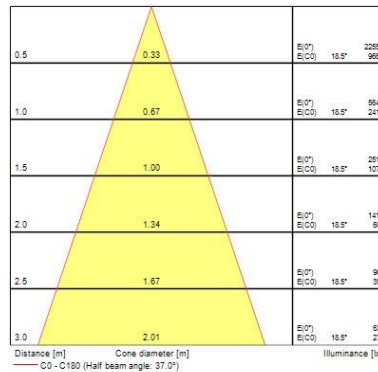

Myriad Deco - Housing only

MYRIAD DECO HOUSING SPOT 3000K DALI EM SILVER REF
2057964

Recessed Depth (mm)	72

Packaging

Single packaging type	Carton
Product EAN number	5025768579648
Packaging single length / height (cm)	17.5
Packaging single width (cm)	15.0
Packaging single depth (cm)	17.5
DUN14 (outer)	05025768579648
Units per outer package	1
Packaging outer length / height (cm)	17.5
Packaging outer width (cm)	15.0
Packaging outer depth (cm)	17.5

PHOTOMETRY

TECHNICAL DRAWINGS