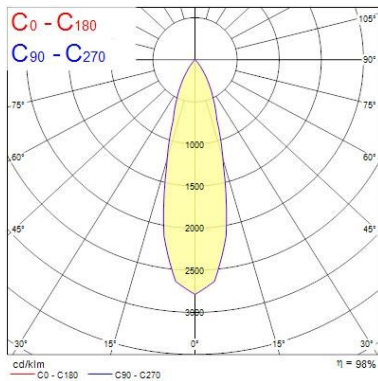

Myriad Deco - Housing only

MYRIAD DECO HOUSING SPOT 3000K DALI EM SILVER REF
2057964

Recessed Depth (mm)	72

Packaging

Single packaging type	Carton
Product EAN number	5025768579648
Packaging single length / height (cm)	17.5
Packaging single width (cm)	15.0
Packaging single depth (cm)	17.5
DUN14 (outer)	05025768579648
Units per outer package	1
Packaging outer length / height (cm)	17.5
Packaging outer width (cm)	15.0
Packaging outer depth (cm)	17.5

PHOTOMETRY

TECHNICAL DRAWINGS