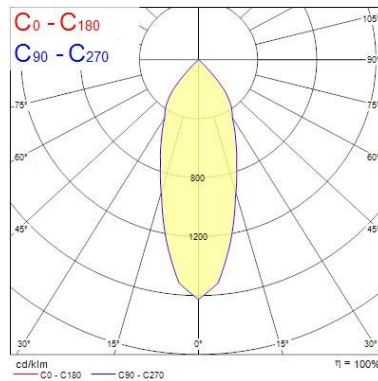

Myriad Deco - Housing only

MYRIAD DECO HOUSING SPOT 3000K DALI EM SILVER REF
2057964

Recessed Depth (mm)	72

Packaging

Single packaging type	Carton
Product EAN number	5025768579648
Packaging single length / height (cm)	17.5
Packaging single width (cm)	15.0
Packaging single depth (cm)	17.5
DUN14 (outer)	05025768579648
Units per outer package	1
Packaging outer length / height (cm)	17.5
Packaging outer width (cm)	15.0
Packaging outer depth (cm)	17.5

PHOTOMETRY

TECHNICAL DRAWINGS