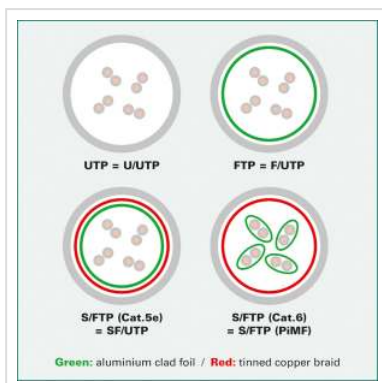

# ROLINE U/FTP DataCenter Patch Cord Cat.6A, LSOH, slim, white, 0.5 m

<b>Product No.</b>	21.15.1700
<b>Manufacturer</b>	ROLINE
<b>Manufacturer No.</b>	21.15.1700
<b>EAN (single piece)</b>	7630049610668

**roline**<sup>®</sup>  
Designed for Professionals

U/FTP

Cat.6A

DATA CENTER  
Product

LSOH

**Category 6a twisted-pair patch cable with shielded RJ-45 connectors on both sides. Particularly thin and flexible cable with individual pairs of wires in aluminium-laminated foil for use in confined spaces, such as in data centres.**

- Durable thanks to moulded-on kink protection
- Suitable as patch cable in patch panels or as device connection cable and intended for use in the LAN
- Contact assignment: 1:1 according to EIA/TIA568, 8 cores
- Structure: 8 cores stranded wire, pairs shielded with alu-laminated foil

## Technical specifications

Manufacturer	ROLINE
Product group	Twisted Pair Cable
Product type	FTP Patch Cord
Colour	white
Length	0.5 m

Shield type	FTP
Transfer quality	Cat6A / Class EA
Quantity of wires	8
Conductor type	Wire
Crossed	No
Cable LSOH	Yes
Connector Type RJ45	Standard