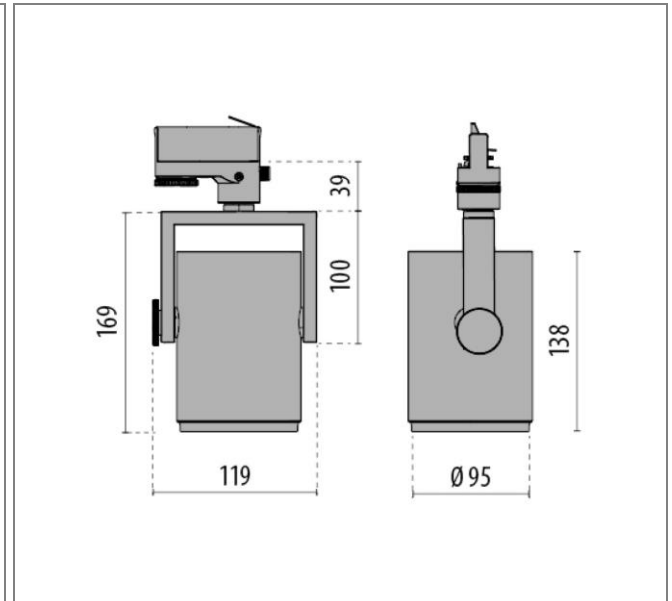

ART.: 8425463173380

AS425 LED MEDIUM REFLECTOR

Art.: 8425463173380, AS425 LED, 20W, 3000K, Driver static, Direct / medium (2 x 11°-22°), Black, LED track light for interior, including: Extruded aluminum profile and die-cast aluminum spotlight housing, powder-coated, Tilting and turning spotlight head, High-brilliance spherical faceted reflector for maximum lamp performance and neutral colour rendering, Bayonet-closure ring for a toolless replacement of the reflector and the louvre, Reflector in Medium design, Colour rendering index Ra > 90, Colour tolerance according to MacAdam ≤ 3 SDCM Universal tri-phase adaptor included, Complete with electric converter, Toolless mounting, Complete with clear safety glass pane

Connected load	20 W
Luminous flux	2160 lm
Efficiency	108 lm/W
Colour temperature	3000K
Colour rendering (CRI)	80
IP class	20
Nominal voltage	220 – 240 V
Colour	RAL 9005