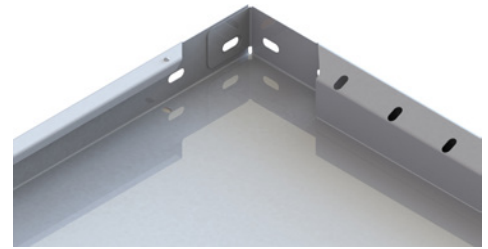

Additional shelf for plug-in rack, carrying capacity 100 kg

Length: 750 mm

Execution:

- With a 50 mm perforation grid to accommodate accessories
- Edge height 40 mm
- Incl. shelf holders

Art. no.	50167 190
Brand	META
Manufacturer Part Number	20074401
Colour	Light grey RAL 7035
Made in	Germany
Gross Weight	3.151 kg
Product Group	508